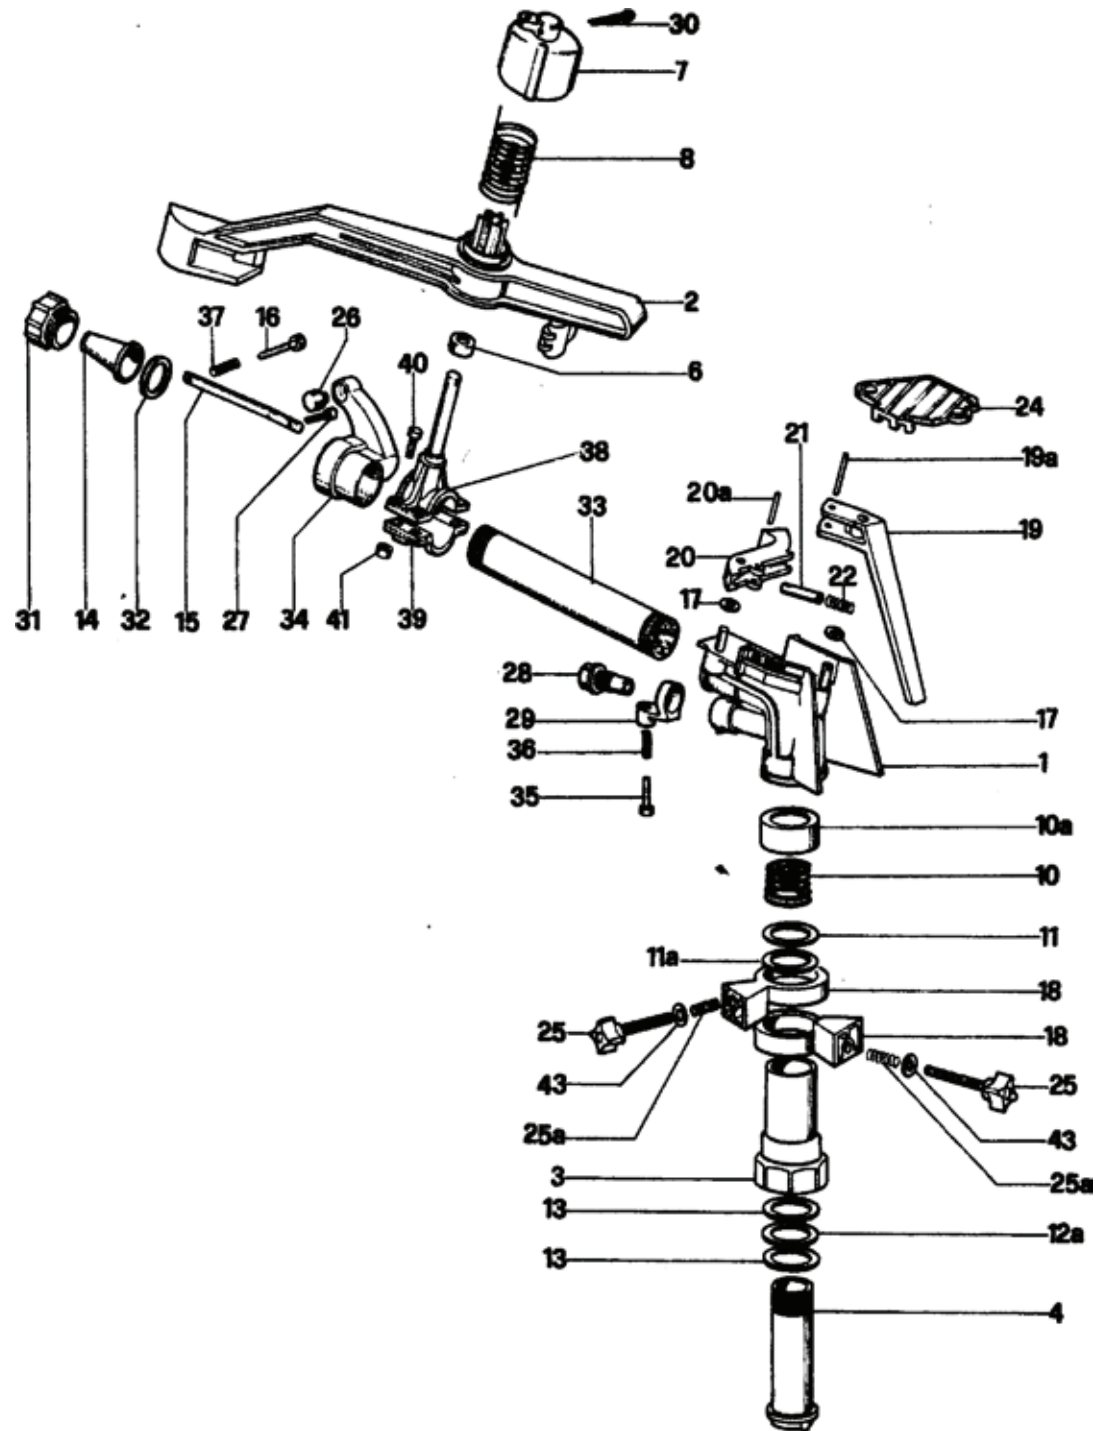

*Seal washers may be ordered as a kit-Part #S-10307K

Ref.	Part #	Description	Qty.
1	S-3010185	Sprinkler Body-Senior	1
2	S-3010186	Drive Arm	1
3	S-30793	Brass Outer Base	1
4	S-20116	Brass Inner Base	1
6	S-20195	Bushing	1
7	S-3010188	Top Spring Cover	1
8	S-3010189	Drive Arm Tension Spring	1
10	S-3010274	Lower Bearing Assy. Spring	1
10a	S-30803	Spring Housing	1
11	S-30804	Seal Ring	1
11a	S-30805	Teflon Washer	1
12a	S-30805	Teflon Washer	1
13	S-30804	Seal Ring	1
14	S-30566	Nozzle	3
15	S-20180	Diffuser Arm	1
16	S-30359	Diffuser Screw	1
17	S-301010	Washer	1
18	S-30811	Adjustable Stop	2
19	S-3010190	Reverse Arm	1
19a	S-30992	Pin	1
20	S-3010191	Reverse Lever	1
20a	S-3010192	Pin	1
21	S-30997	Reverse Spring Housing	1
22	S-301016	Reverse Spring	1
24	S-3010193	Nylon Cap	1
25	S-30820	Adjustable Stop Screw	2
25a	S-30821	Spring	2
26	S-3010194	Bumper	1
27	S-30530	Screw	1
28	S-30280	Diffuser Nozzle	1
29	S-30339	Lower Diffuser Screw Holder	1
30	S-30371	Split Pin	1
31	S-30211	Nozzle Keeper	1
32	S-30567	O-Ring	1
33	S-20181	Barrel	1
34	S-3010195	End Bracket	1
35	S-30336	Lower Diffuser Screw	1
36	S-30337	Lower Diffuser Spring	1
37	S-30374	Diffuser Spring	1
38	S-3010196	Top Drive Arm Bracket	1
39	S-3010197	Bottom Drive Arm Bracket	1
40	S-30500	Screw	4
41	S-30511	Nut	4
43	S-3010182	Washer	2