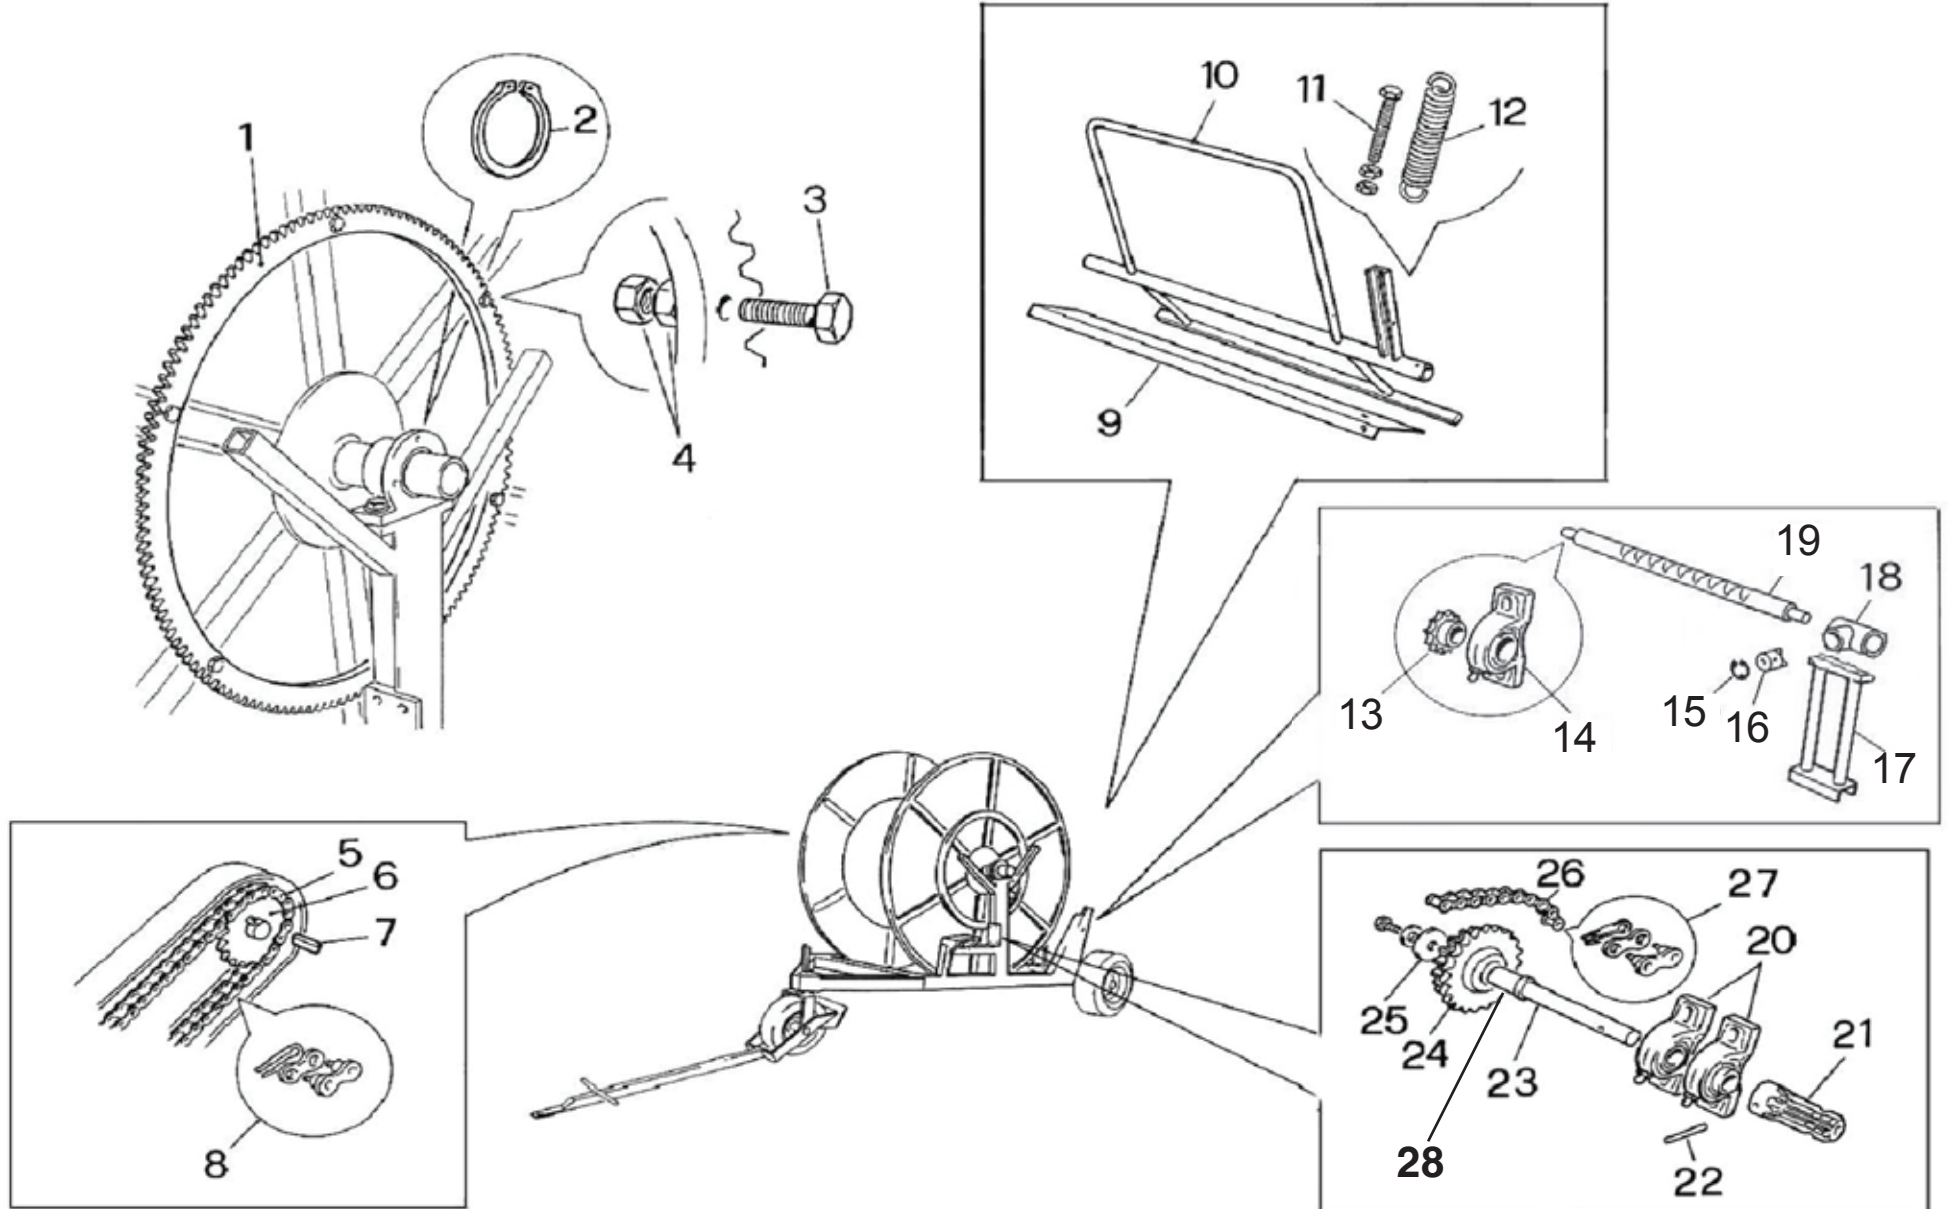

Ref.	Part#	Description	Qty.
1	20042110	Large Drum Gear	1
2	11618	Snap Ring	1
3	10136	Bolt	6
4	11110	Nut	18
5	40404	Chain 8B	1.4mt.
6	41434	Sprocket-15 Tooth, MR 43	1
7	11503	Key	1
8	40704	Master Link 8B	1
9	31052101/1Z	Back Protection Plate	1
10	26052100	Rear Shut Off Bar	1
11	10123	Bolt	1
12	13701Z	Spring	1
13	41456	Sprocket-13 Tooth, MR 43	1
14	41804	Pillow Block Bearing	1
15	11730	Snap Ring	1
16	99100020	Scroll Bar Knife	1
17	45042150	Guide-Levelwind MR43	1
18	99100035A	Yoke-Levelwind Bracket	1
19	99040239	Levelwind Bar	1
20	41804	Pillow Block Bearing	2
21	GI1042Z	Splined PTO Shaft-540	1
22	15907	Roll Pin	1
23	15042003	Drive Gear Shaft	1
24	15042074Z - 22 Tooth	Drive Gear	1
25	11231	Washer	1
26	40402	Chain 10B	.4 mt.
27	40701	Master Link	1
28	11501	Key	1
*Not Shown	41804	Pillow Block Bearing (Off Inlet Side)	1