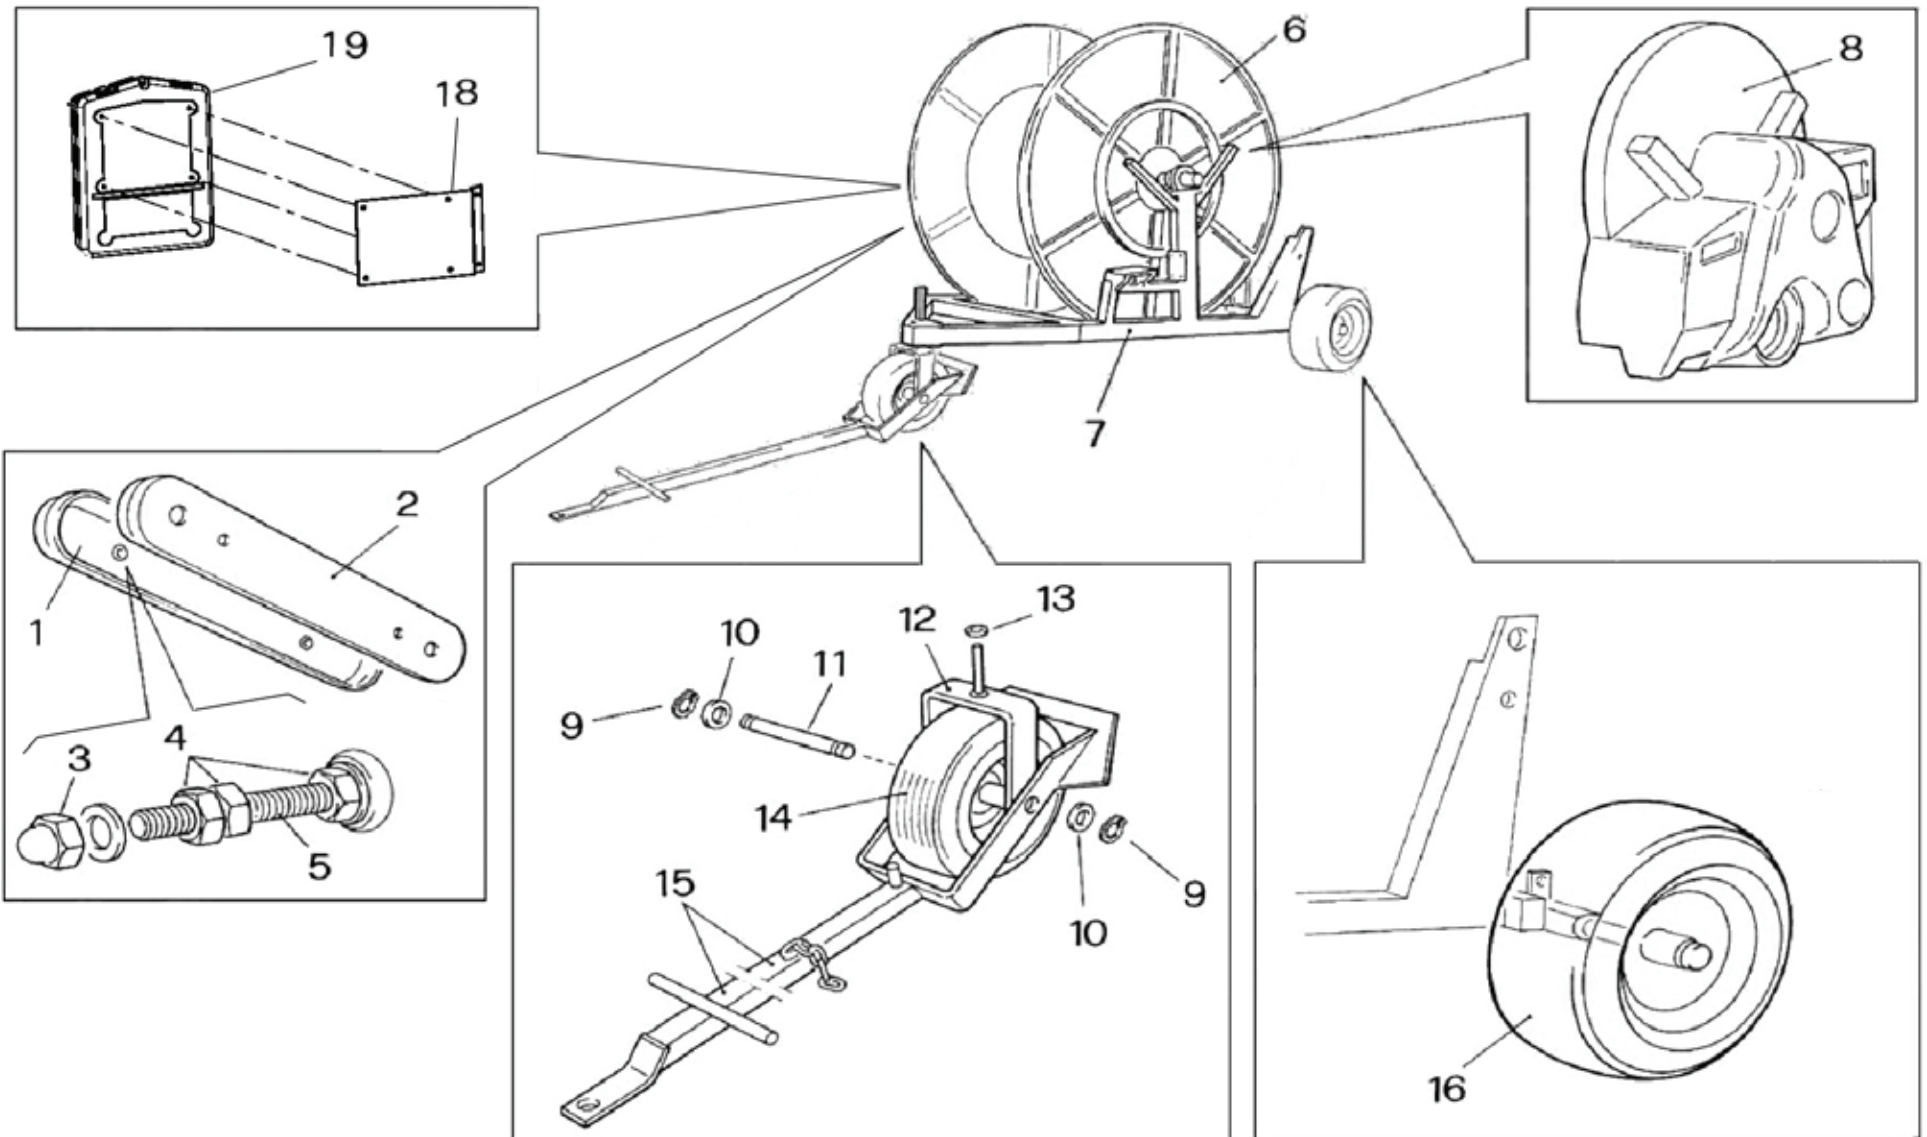

# 43

**Spare Parts Manual**  
March 1, 2013

Ref.	Part#	Description	Qty.
1	88042112/8	Outer Chain Cover	1
2	88042113/8	Inner Chain Cover	1
3	11126	Cap Nut	2
4	11110	Nut	2
5	10290	Bolt	2
6	20042100	Complete Drum	1
7	15042250	Chassis	1
8	70042130/8	Red Turbin Cover	1
9	11603	Snap Ring	2
10	11226	Washer	2
11	15052110Z	Pin, Front Wheel Assy.	1
12	15042150	Front Fork Support	1
13	11215	Washer	1
14	00405	Front Wheel Assy.	1
15	15053100	Front Tongue Assy.	1
16	0038011	Rear Wheel Assy.	2
18	25420105Z	Manual Box Bracket	1
19	25420103	Manual Box	1
*Not Shown	60300	Safety Decal Kit	1
*Not Shown	20041102/1	Drum Shaft, Weld-On, Levelwind Side	1
*Not Shown	00861	Turbin Cover Bolts	3

Ref.	Part#	Description	Qty.
1	02107/2	Gearbox	1
2	0035K	Pressure Gauge	1
3	41482	Sprocket-16 Tooth (High Speed)/11 Tooth (Standard Speed)	1
4	11501	Key	1
5	15400070Z	Gearbox Shift Lever	1
6	11508	Key	1
7	10146	Bolt	1
8	0025K	Disengage Rod	1
9	99050130Z	Adjustable Stop, Shut-off Rod	1
10	19050101	Cast Iron Drum Mount	1
11	31023	Drum Inlet Seal	2
12	50042100	Drum Inlet Elbow	1
13	12601	Round Knob	1
14	99008259	Turbine Diverter Shaft	1
15	99008321	Turbine Diverter Disk	1
16	05340	Diverter Disk Cover	2
17	30056	O-Ring	2
18	15906	Roll Pin	1
19	30088	O-Ring	1
20	50042110	Lower Inlet Elbow	1
21	51042100Z	Male Bauer Inlet Fitting	1
22	14336	Hose Clamp	4
23	30815	Turbine Inlet Hose (48 mm)	2