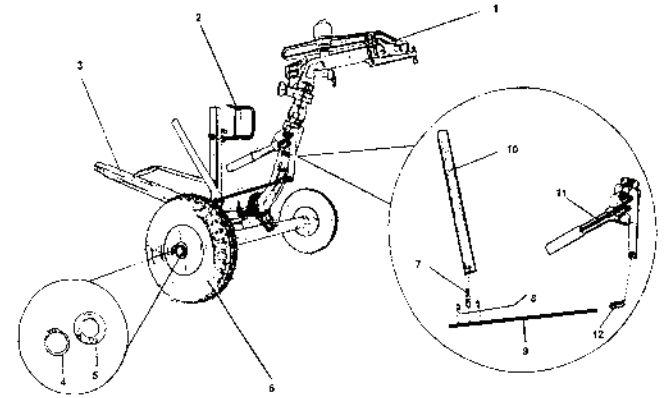

# 43

**Spare Parts Manual**  
March 1, 2013

Ref.	Part#	Description	Qty.
1	88042112/8	Outer Chain Cover	1
2	88042113/8	Inner Chain Cover	1
3	11126	Cap Nut	2
4	11110	Nut	2
5	10290	Bolt	2
6	20042100	Complete Drum	1
7	15042250	Chassis	1
8	70042130/8	Red Turbin Cover	1
9	11603	Snap Ring	2
10	11226	Washer	2
11	15052110Z	Pin, Front Wheel Assy.	1
12	15042150	Front Fork Support	1
13	11215	Washer	1
14	00405	Front Wheel Assy.	1
15	15053100	Front Tongue Assy.	1
16	0038011	Rear Wheel Assy.	2
18	25420105Z	Manual Box Bracket	1
19	25420103	Manual Box	1
*Not Shown	60300	Safety Decal Kit	1
*Not Shown	20041102/1	Drum Shaft, Weld-On, Levelwind Side	1
*Not Shown	00861	Turbin Cover Bolts	3

Ref.	Part#	Description	Qty.
1	02107/2	Gearbox	1
2	0035K	Pressure Gauge	1
3	41482	Sprocket-16 Tooth (High Speed)/11 Tooth (Standard Speed)	1
4	11501	Key	1
5	15400070Z	Gearbox Shift Lever	1
6	11508	Key	1
7	10146	Bolt	1
8	0025K	Disengage Rod	1
9	99050130Z	Adjustable Stop, Shut-off Rod	1
10	19050101	Cast Iron Drum Mount	1
11	31023	Drum Inlet Seal	2
12	50042100	Drum Inlet Elbow	1
13	12601	Round Knob	1
14	99008259	Turbine Diverter Shaft	1
15	99008321	Turbine Diverter Disk	1
16	05340	Diverter Disk Cover	2
17	30056	O-Ring	2
18	15906	Roll Pin	1
19	30088	O-Ring	1
20	50042110	Lower Inlet Elbow	1
21	51042100Z	Male Bauer Inlet Fitting	1
22	14336	Hose Clamp	4
23	30815	Turbine Inlet Hose (48 mm)	2