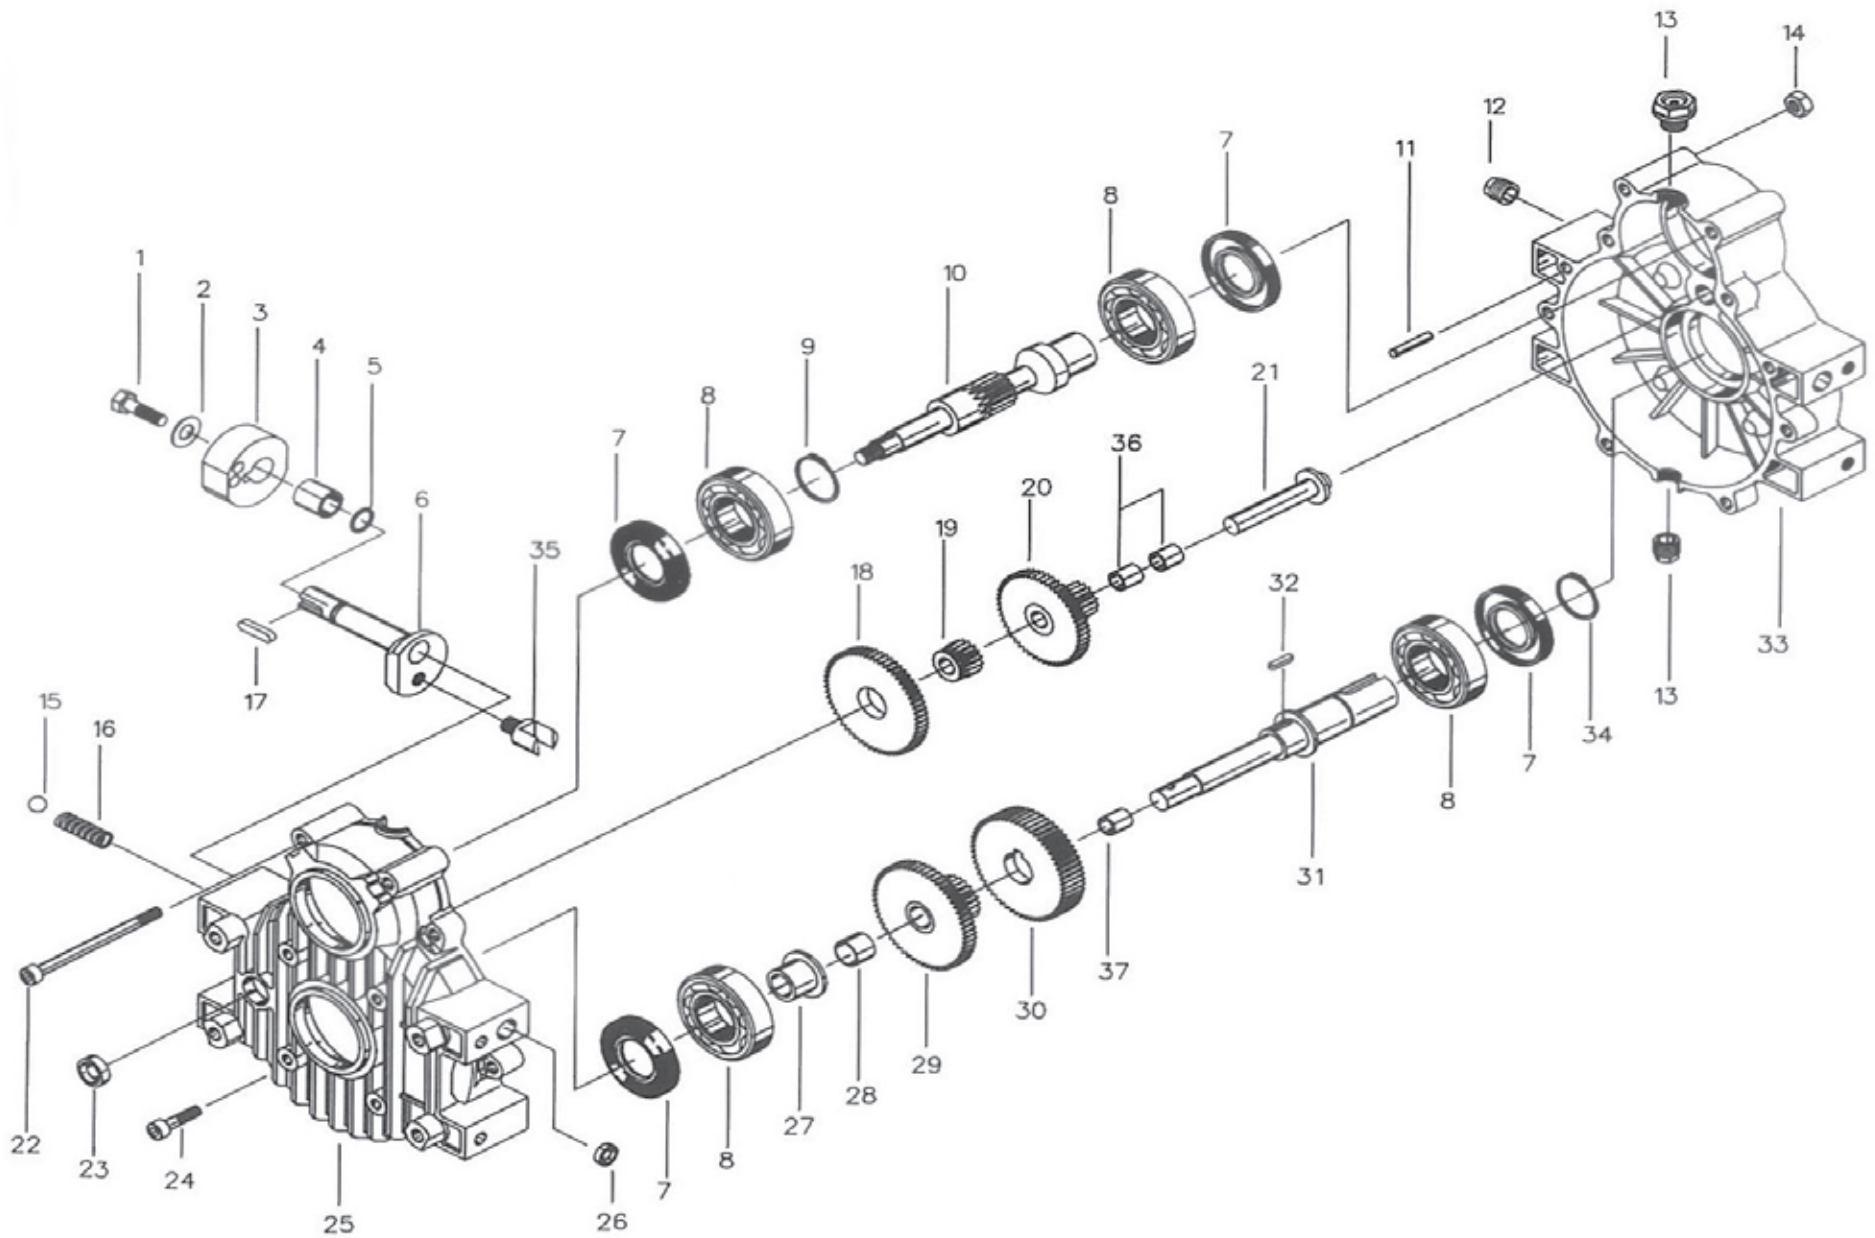

Ref.	Part#	Description	Qty.
1	10108	Bolt	1
2	11238	Washer	1
3	15041064Z	Shifting Block	1
4	CAR3P16	Spacer	1
5	GI560	O-Ring	1
6	CAR3P10	Shifting Pin	1
7	CAR3P12	Oil Seal	4
8	40003	Bearing	4
9	11637	Shim	1
10	CAR3P02	Input Shaft	1
11	15915	Pin	2
12	13104	Plug	1
13	13111	Top Plug	2
14	11108	Nut	8
15	GI1068	Ball 5/16"	1
16	GI1086	Spring	1
17	11508	Key	1
18	CAR3P03	Engaging Gear	1
19	CAR3P04	Small Gear	1
20	CAR3P08	Gear	1
21	CAR3P07	Shaft	1
22	CAR3P22	Housing Bolt	2
23	10433	Large Seal	1
24	10434	Bolt	6
25	CAR3P13	Input Side Housing	1
26	CAR3P26	Small Seal	1
27	CAR3P14	Bushing	1
28	CAR3P15	Spacer	1
29	CAR3P05	Gear	1
30	CAR3P09	Gear	1
31	CAR3P01	Output Shaft	1
32	11519	Key	1
33	CAR3P11	Output Side Housing	1
34	11603	Snap Ring	1
35	CAR3P10-B	Rotating Fork	1
36	CAR3P17	Bushing	2
37	CAR3P18	Bushing	1