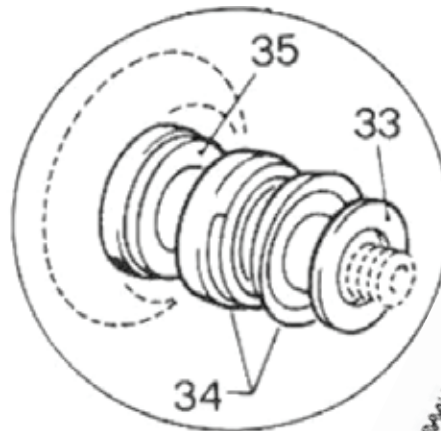

# 43

**Spare Parts Manual**  
March 1, 2013

Ref.	Part#	Description	Qty.
1	88042112/8	Outer Chain Cover	1
2	88042113/8	Inner Chain Cover	1
3	11126	Cap Nut	2
4	11110	Nut	2
5	10290	Bolt	2
6	20042100	Complete Drum	1
7	15042250	Chassis	1
8	70042130/8	Red Turbin Cover	1
9	11603	Snap Ring	2
10	11226	Washer	2
11	15052110Z	Pin, Front Wheel Assy.	1
12	15042150	Front Fork Support	1
13	11215	Washer	1
14	00405	Front Wheel Assy.	1
15	15053100	Front Tongue Assy.	1
16	0038011	Rear Wheel Assy.	2
18	25420105Z	Manual Box Bracket	1
19	25420103	Manual Box	1
*Not Shown	60300	Safety Decal Kit	1
*Not Shown	20041102/1	Drum Shaft, Weld-On, Levelwind Side	1
*Not Shown	00861	Turbin Cover Bolts	3

Ref.	Part#	Description	Qty.
1	02107/2	Gearbox	1
2	0035K	Pressure Gauge	1
3	41482	Sprocket-16 Tooth (High Speed)/11 Tooth (Standard Speed)	1
4	11501	Key	1
5	15400070Z	Gearbox Shift Lever	1
6	11508	Key	1
7	10146	Bolt	1
8	0025K	Disengage Rod	1
9	99050130Z	Adjustable Stop, Shut-off Rod	1
10	19050101	Cast Iron Drum Mount	1
11	31023	Drum Inlet Seal	2
12	50042100	Drum Inlet Elbow	1
13	12601	Round Knob	1
14	99008259	Turbine Diverter Shaft	1
15	99008321	Turbine Diverter Disk	1
16	05340	Diverter Disk Cover	2
17	30056	O-Ring	2
18	15906	Roll Pin	1
19	30088	O-Ring	1
20	50042110	Lower Inlet Elbow	1
21	51042100Z	Male Bauer Inlet Fitting	1
22	14336	Hose Clamp	4
23	30815	Turbine Inlet Hose (48 mm)	2