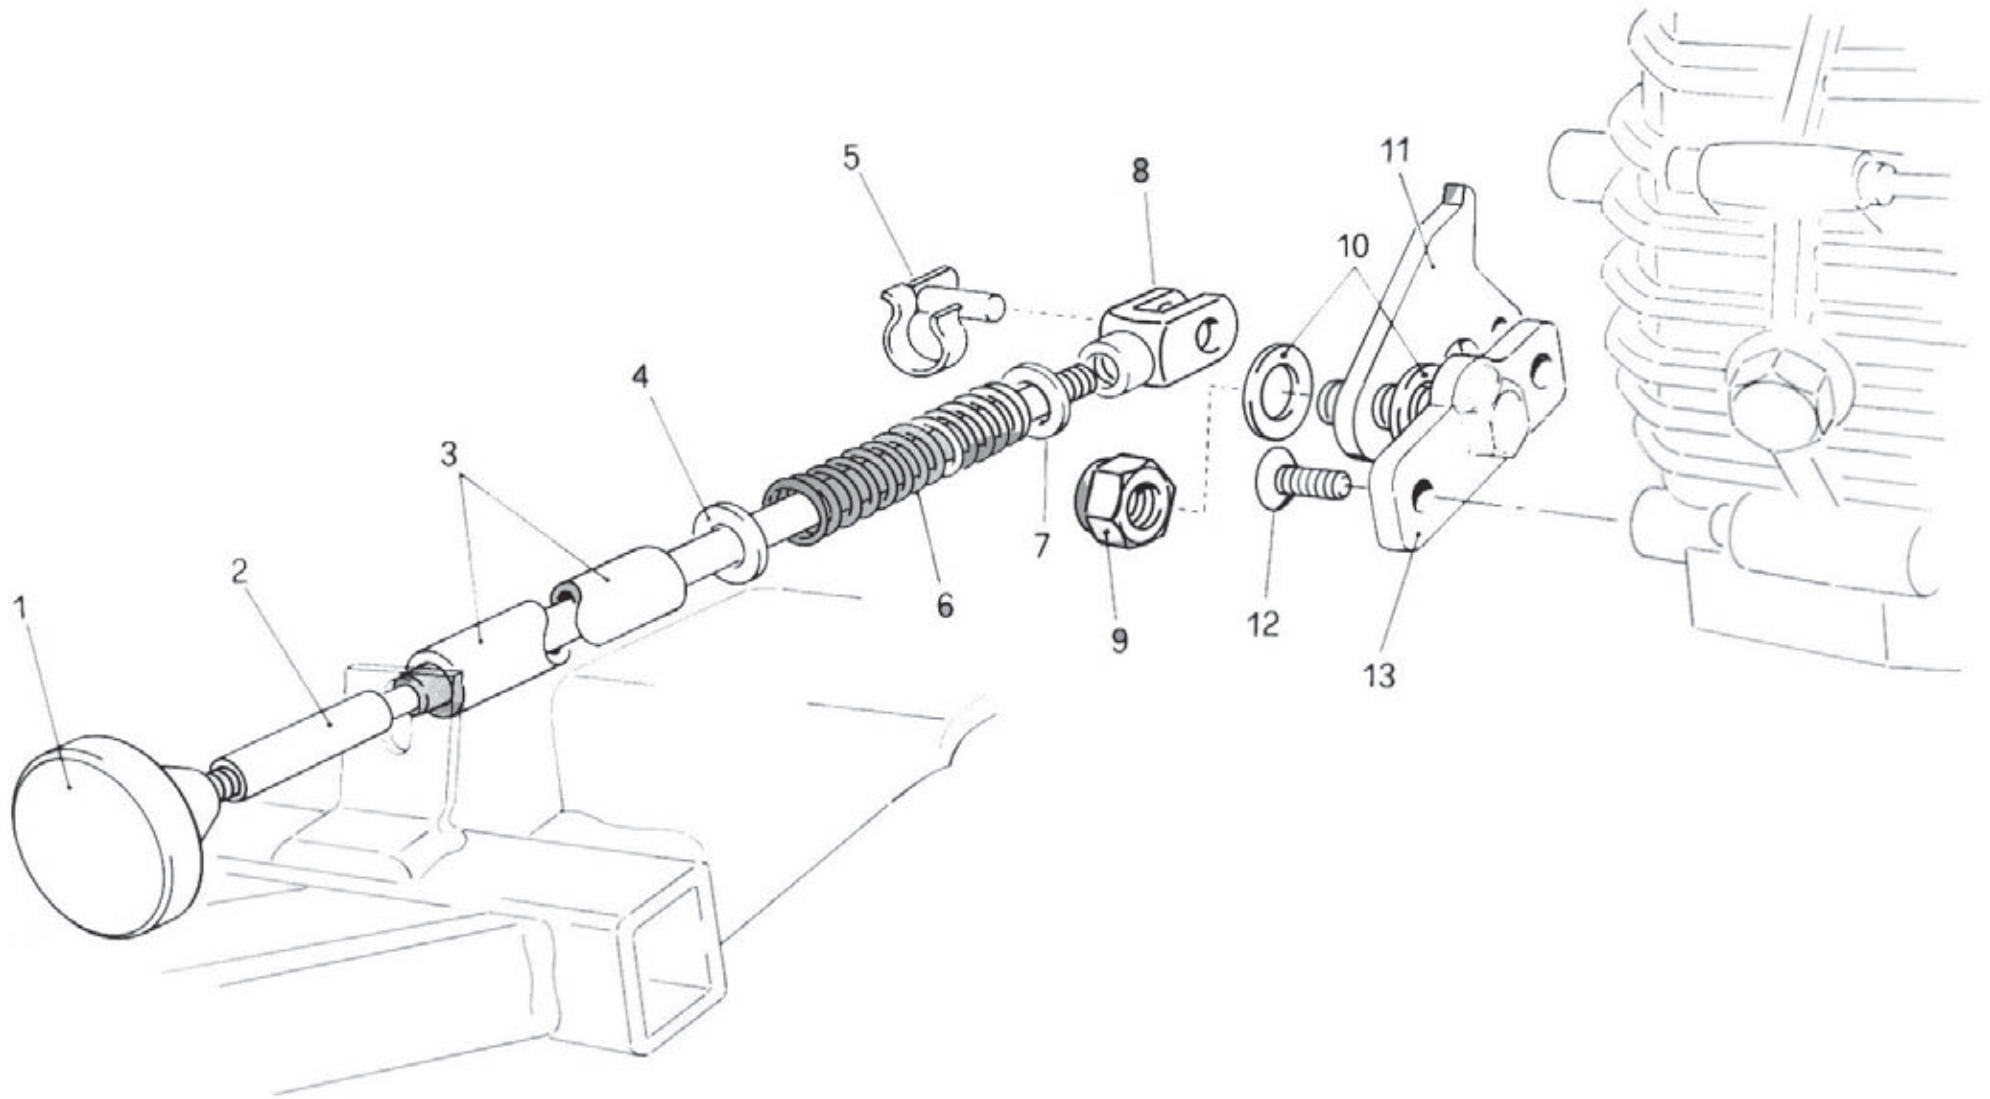

Ref.	Part #	Description	Qty
1	00869	Knob	1
2	15053206Z	Anti-Reverse Rod	1
3	15043204	Spacer	1
4	11210	Washer	1
5	13007	Clip	1
6	15043203Z	Spring	1
7	11210	Washer	1
8	13506	Yoke	1
9	14213	Nut	1
10	11214	Washer	4
11	15043201Z	Anti-Reverse Pawl	1
12	10442	Screw	2
13	15042230Z	Anti-Reverse Bracket	1