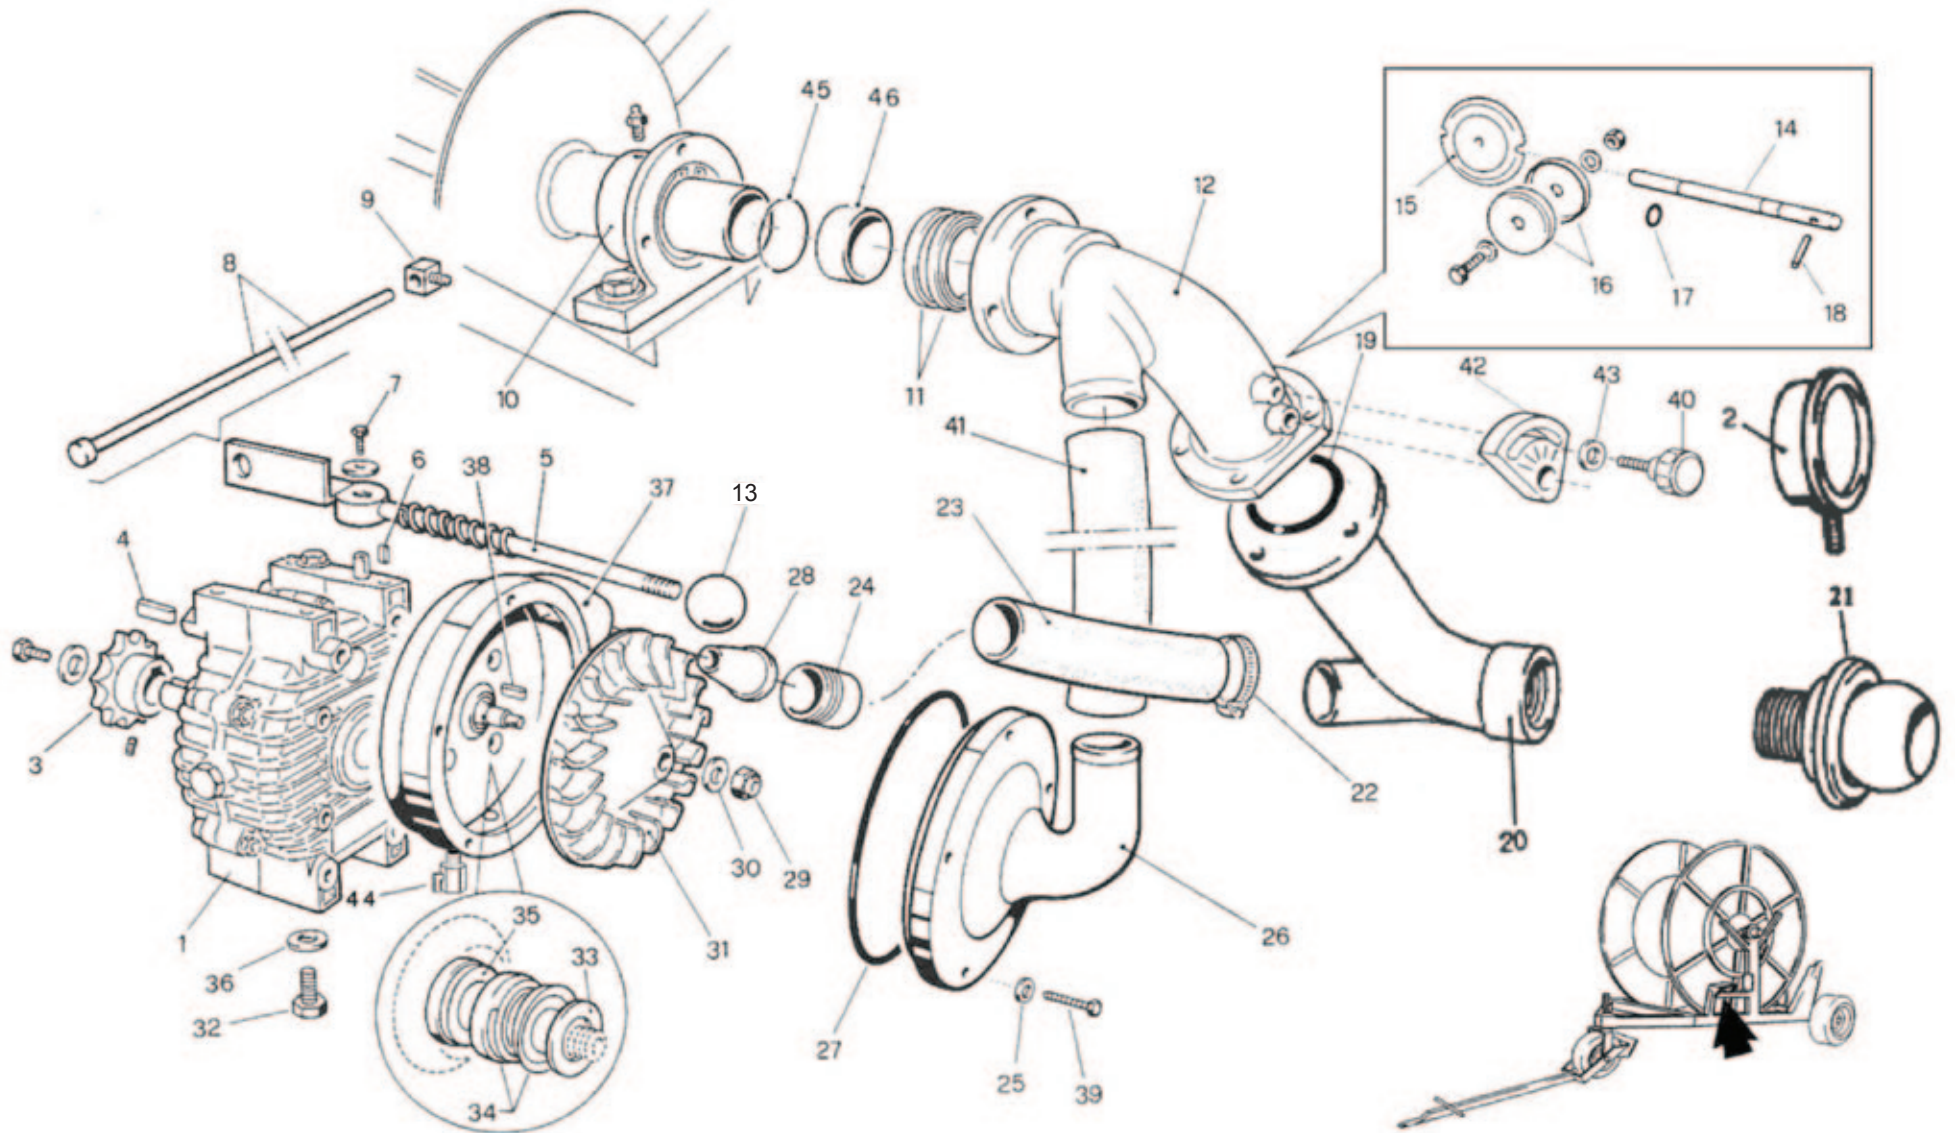

# 43

**Spare Parts Manual**  
March 1, 2013

Ref.	Part#	Description	Qty.
1	88042112/8	Outer Chain Cover	1
2	88042113/8	Inner Chain Cover	1
3	11126	Cap Nut	2
4	11110	Nut	2
5	10290	Bolt	2
6	20042100	Complete Drum	1
7	15042250	Chassis	1
8	70042130/8	Red Turbin Cover	1
9	11603	Snap Ring	2
10	11226	Washer	2
11	15052110Z	Pin, Front Wheel Assy.	1
12	15042150	Front Fork Support	1
13	11215	Washer	1
14	00405	Front Wheel Assy.	1
15	15053100	Front Tongue Assy.	1
16	0038011	Rear Wheel Assy.	2
18	25420105Z	Manual Box Bracket	1
19	25420103	Manual Box	1
*Not Shown	60300	Safety Decal Kit	1
*Not Shown	20041102/1	Drum Shaft, Weld-On, Levelwind Side	1
*Not Shown	00861	Turbin Cover Bolts	3

Ref.	Part#	Description	Qty.
1	02107/2	Gearbox	1
2	0035K	Pressure Gauge	1
3	41482	Sprocket-16 Tooth (High Speed)/11 Tooth (Standard Speed)	1
4	11501	Key	1
5	15400070Z	Gearbox Shift Lever	1
6	11508	Key	1
7	10146	Bolt	1
8	0025K	Disengage Rod	1
9	99050130Z	Adjustable Stop, Shut-off Rod	1
10	19050101	Cast Iron Drum Mount	1
11	31023	Drum Inlet Seal	2
12	50042100	Drum Inlet Elbow	1
13	12601	Round Knob	1
14	99008259	Turbine Diverter Shaft	1
15	99008321	Turbine Diverter Disk	1
16	05340	Diverter Disk Cover	2
17	30056	O-Ring	2
18	15906	Roll Pin	1
19	30088	O-Ring	1
20	50042110	Lower Inlet Elbow	1
21	51042100Z	Male Bauer Inlet Fitting	1
22	14336	Hose Clamp	4
23	30815	Turbine Inlet Hose (48 mm)	2