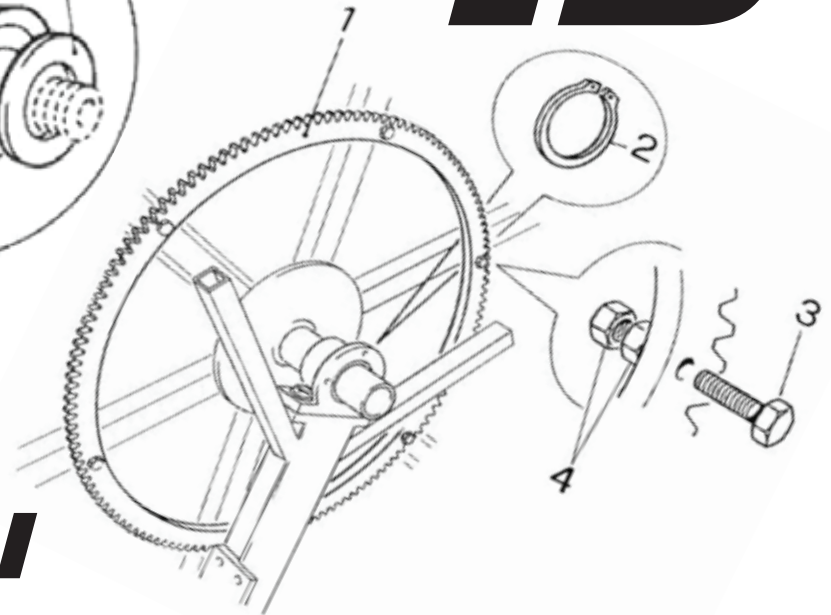

# 43

**Spare Parts Manual**  
March 1, 2013

Ref.	Part#	Description	Qty.
1	88042112/8	Outer Chain Cover	1
2	88042113/8	Inner Chain Cover	1
3	11126	Cap Nut	2
4	11110	Nut	2
5	10290	Bolt	2
6	20042100	Complete Drum	1
7	15042250	Chassis	1
8	70042130/8	Red Turbin Cover	1
9	11603	Snap Ring	2
10	11226	Washer	2
11	15052110Z	Pin, Front Wheel Assy.	1
12	15042150	Front Fork Support	1
13	11215	Washer	1
14	00405	Front Wheel Assy.	1
15	15053100	Front Tongue Assy.	1
16	0038011	Rear Wheel Assy.	2
18	25420105Z	Manual Box Bracket	1
19	25420103	Manual Box	1
*Not Shown	60300	Safety Decal Kit	1
*Not Shown	20041102/1	Drum Shaft, Weld-On, Levelwind Side	1
*Not Shown	00861	Turbin Cover Bolts	3

Ref.	Part#	Description	Qty.
1	02107/2	Gearbox	1
2	0035K	Pressure Gauge	1
3	41482	Sprocket-16 Tooth (High Speed)/11 Tooth (Standard Speed)	1
4	11501	Key	1
5	15400070Z	Gearbox Shift Lever	1
6	11508	Key	1
7	10146	Bolt	1
8	0025K	Disengage Rod	1
9	99050130Z	Adjustable Stop, Shut-off Rod	1
10	19050101	Cast Iron Drum Mount	1
11	31023	Drum Inlet Seal	2
12	50042100	Drum Inlet Elbow	1
13	12601	Round Knob	1
14	99008259	Turbine Diverter Shaft	1
15	99008321	Turbine Diverter Disk	1
16	05340	Diverter Disk Cover	2
17	30056	O-Ring	2
18	15906	Roll Pin	1
19	30088	O-Ring	1
20	50042110	Lower Inlet Elbow	1
21	51042100Z	Male Bauer Inlet Fitting	1
22	14336	Hose Clamp	4
23	30815	Turbine Inlet Hose (48 mm)	2