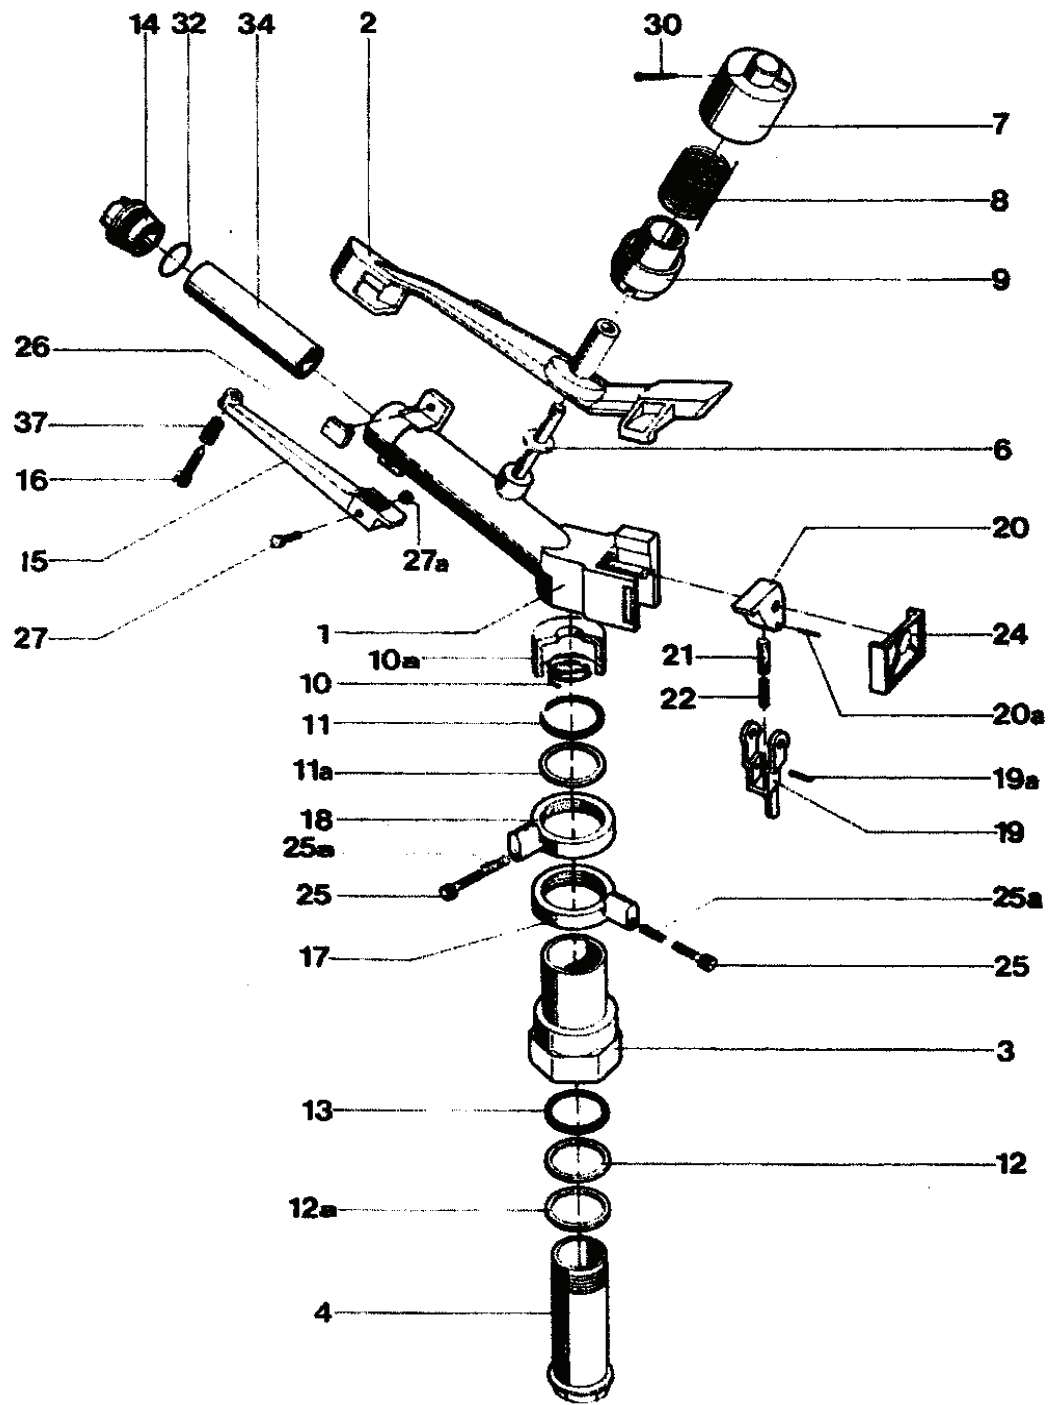

Ref.	Part#	Description	Qty.
1	02107/2	Gearbox	1
2	0035K	Pressure Gauge	1
3	41482	Sprocket-16 Tooth (High Speed)/11 Tooth (Standard Speed)	1
4	11501	Key	1
5	15400070Z	Gearbox Shift Lever	1
6	11508	Key	1
7	10146	Bolt	1
8	0025K	Disengage Rod	1
9	99050130Z	Adjustable Stop, Shut-off Rod	1
10	19050101	Cast Iron Drum Mount	1
11	31023	Drum Inlet Seal	2
12	50042100	Drum Inlet Elbow	1
13	12601	Round Knob	1
14	99008259	Turbine Diverter Shaft	1
15	99008321	Turbine Diverter Disk	1
16	05340	Diverter Disk Cover	2
17	30056	O-Ring	2
18	15906	Roll Pin	1
19	30088	O-Ring	1
20	50042110	Lower Inlet Elbow	1
21	51042100Z	Male Bauer Inlet Fitting	1
22	14336	Hose Clamp	4
23	30815	Turbine Inlet Hose (48 mm)	2

Ref.	Part#	Description	Qty
1	12000303Z	Inlet Fitting	1
2	14209	Nut-Locking	1
3	14212	Nut-Locking	1
4	0035K	Pressure Gauge	1
5	81170125	Lock Arm Bracket	1
6	01609	Ball Valve	1
7	12000302Z	Ball Valve Adapter	1
8	50042120	Lower Inlet Elbow	1
9	83400050Z	Lock Arm	1
10	83400010Z	Ball Valve Lever	1
11	83400012	Ball Valve Engage Handle	1
12	05349	Gas Cylinder	1
13	13506	Yoke	1
14	13007	Pin Clip	1
15	01632	Ball Valve Stem	1
16	15053204	Spacer	1
17	15043203Z	Spring	1
18	15053207Z	Linkage Rod	1
19	99050130Z	Adjustable Stop, Shut-off Rod	1
20	51042108Z	Handle Bracket	1
21	11413	Grub Screw	3
22	11402	Grub Screw	1
23	11211	Washer	1
24	11210	Washer	2
25	11110	Nut	1
26	10065	Bolt	1
27	10118	Bolt	1
28	10118	Bolt	1
29	14119	Bolt	1
30	11206	Washer	1
31	11238	Washer	1
32	11224	Washer	1
33	11110	Nut	2
34	11110	Nut	1
35	10195	Bolt	5
36	11208	Washer	8
37	11108	Nut	4
38	11108	Nut	2
39	11108	Nut	1