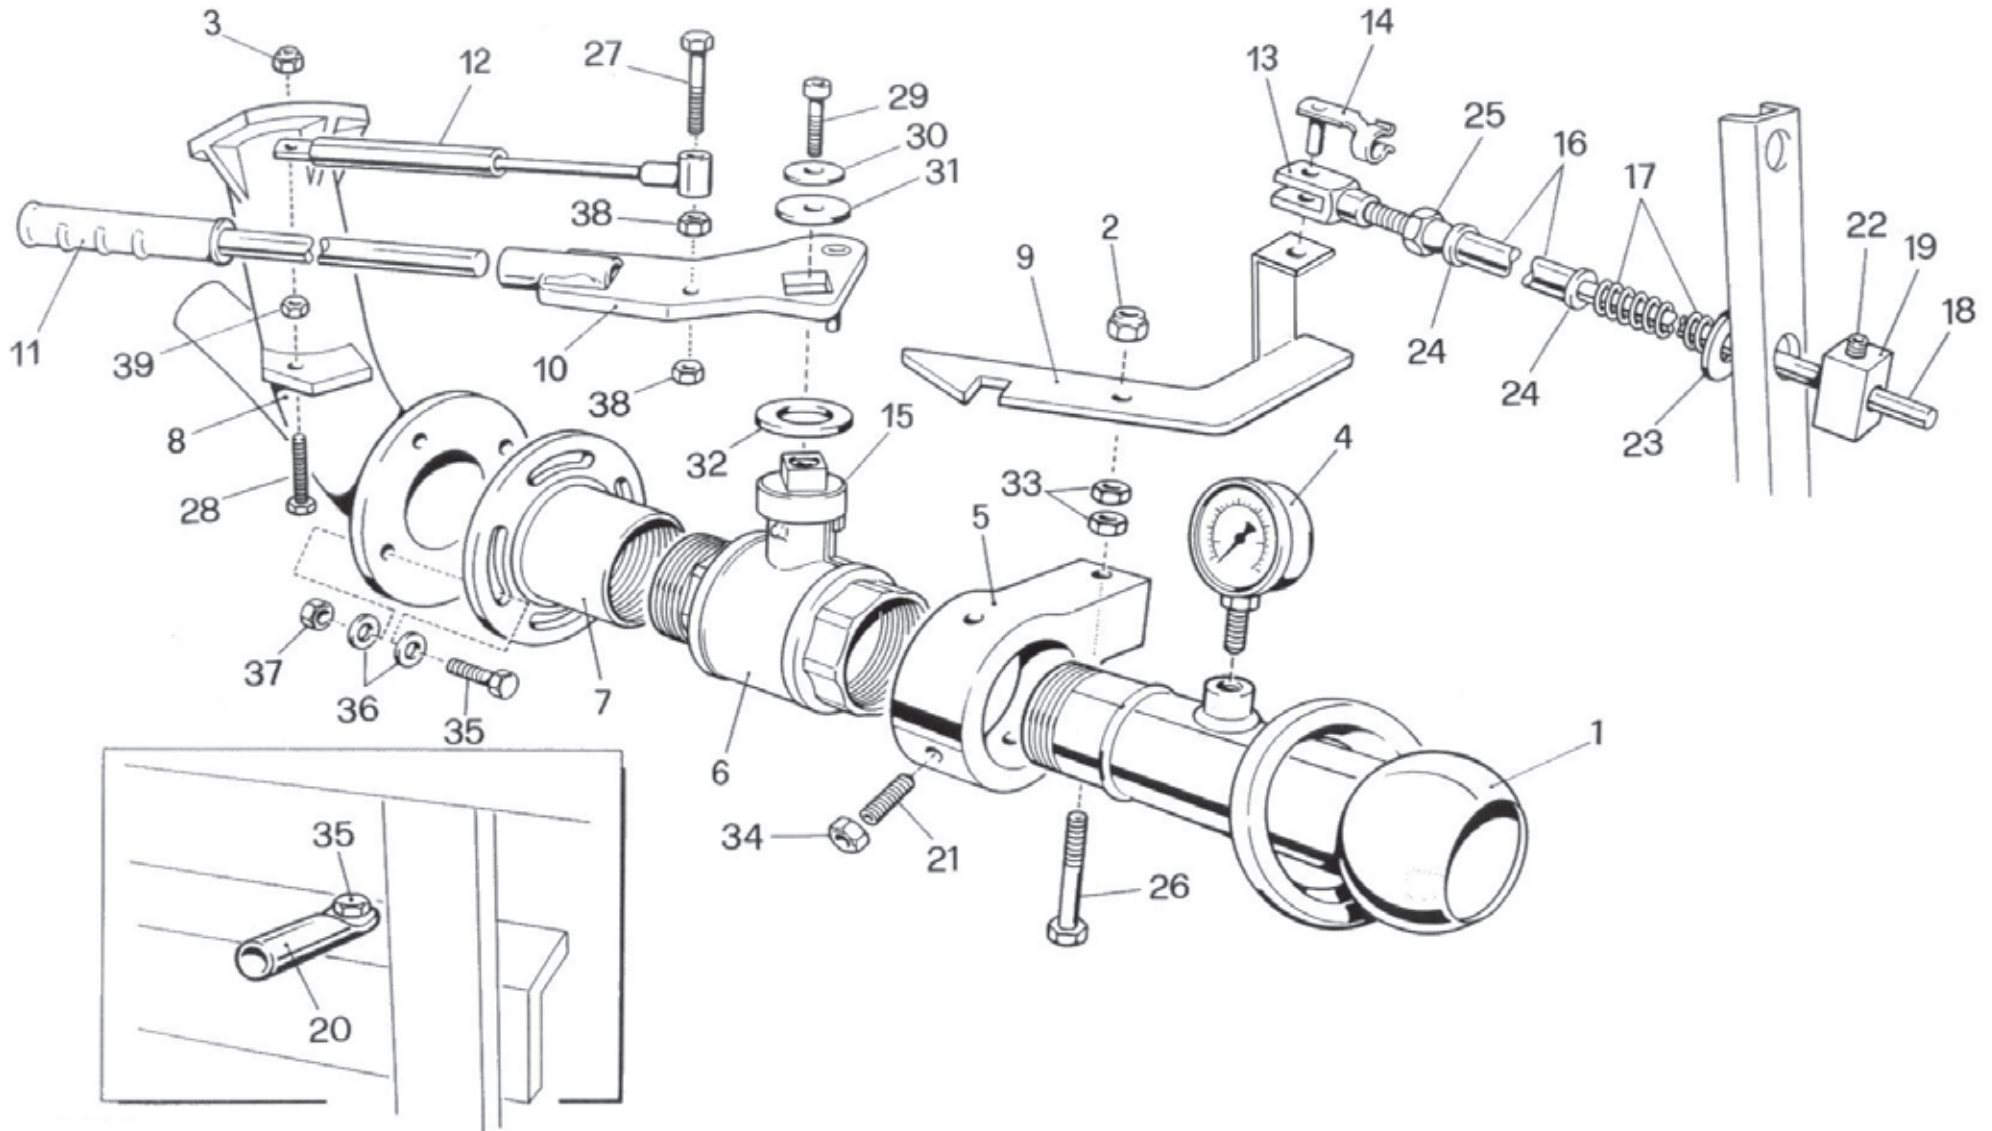

Ref.	Part#	Description	Qty
1	12000303Z	Inlet Fitting	1
2	14209	Nut-Locking	1
3	14212	Nut-Locking	1
4	0035K	Pressure Gauge	1
5	81170125	Lock Arm Bracket	1
6	01609	Ball Valve	1
7	12000302Z	Ball Valve Adapter	1
8	50042120	Lower Inlet Elbow	1
9	83400050Z	Lock Arm	1
10	83400010Z	Ball Valve Lever	1
11	83400012	Ball Valve Engage Handle	1
12	05349	Gas Cylinder	1
13	13506	Yoke	1
14	13007	Pin Clip	1
15	01632	Ball Valve Stem	1
16	15053204	Spacer	1
17	15043203Z	Spring	1
18	15053207Z	Linkage Rod	1
19	99050130Z	Adjustable Stop, Shut-off Rod	1
20	51042108Z	Handle Bracket	1
21	11413	Grub Screw	3
22	11402	Grub Screw	1
23	11211	Washer	1
24	11210	Washer	2
25	11110	Nut	1
26	10065	Bolt	1
27	10118	Bolt	1
28	10118	Bolt	1
29	14119	Bolt	1
30	11206	Washer	1
31	11238	Washer	1
32	11224	Washer	1
33	11110	Nut	2
34	11110	Nut	1
35	10195	Bolt	5
36	11208	Washer	8
37	11108	Nut	4
38	11108	Nut	2
39	11108	Nut	1