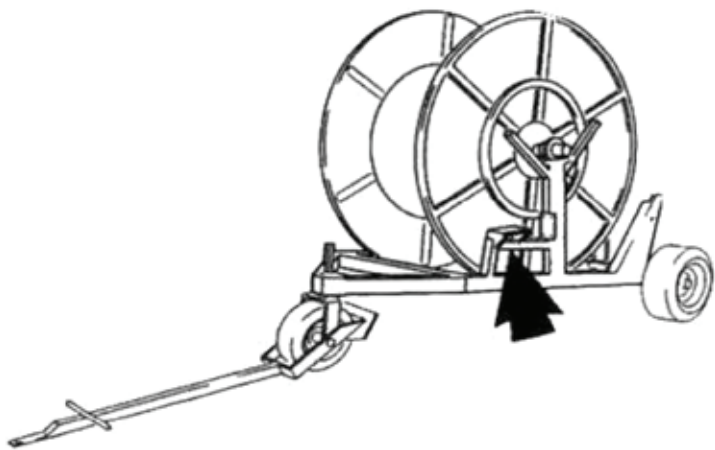

# MICRO RAIN

# 43

**Spare Parts Manual**  
March 1, 2013

Ref.	Part#	Description	Qty.
1	88042112/8	Outer Chain Cover	1
2	88042113/8	Inner Chain Cover	1
3	11126	Cap Nut	2
4	11110	Nut	2
5	10290	Bolt	2
6	20042100	Complete Drum	1
7	15042250	Chassis	1
8	70042130/8	Red Turbin Cover	1
9	11603	Snap Ring	2
10	11226	Washer	2
11	15052110Z	Pin, Front Wheel Assy.	1
12	15042150	Front Fork Support	1
13	11215	Washer	1
14	00405	Front Wheel Assy.	1
15	15053100	Front Tongue Assy.	1
16	0038011	Rear Wheel Assy.	2
18	25420105Z	Manual Box Bracket	1
19	25420103	Manual Box	1
*Not Shown	60300	Safety Decal Kit	1
*Not Shown	20041102/1	Drum Shaft, Weld-On, Levelwind Side	1
*Not Shown	00861	Turbin Cover Bolts	3