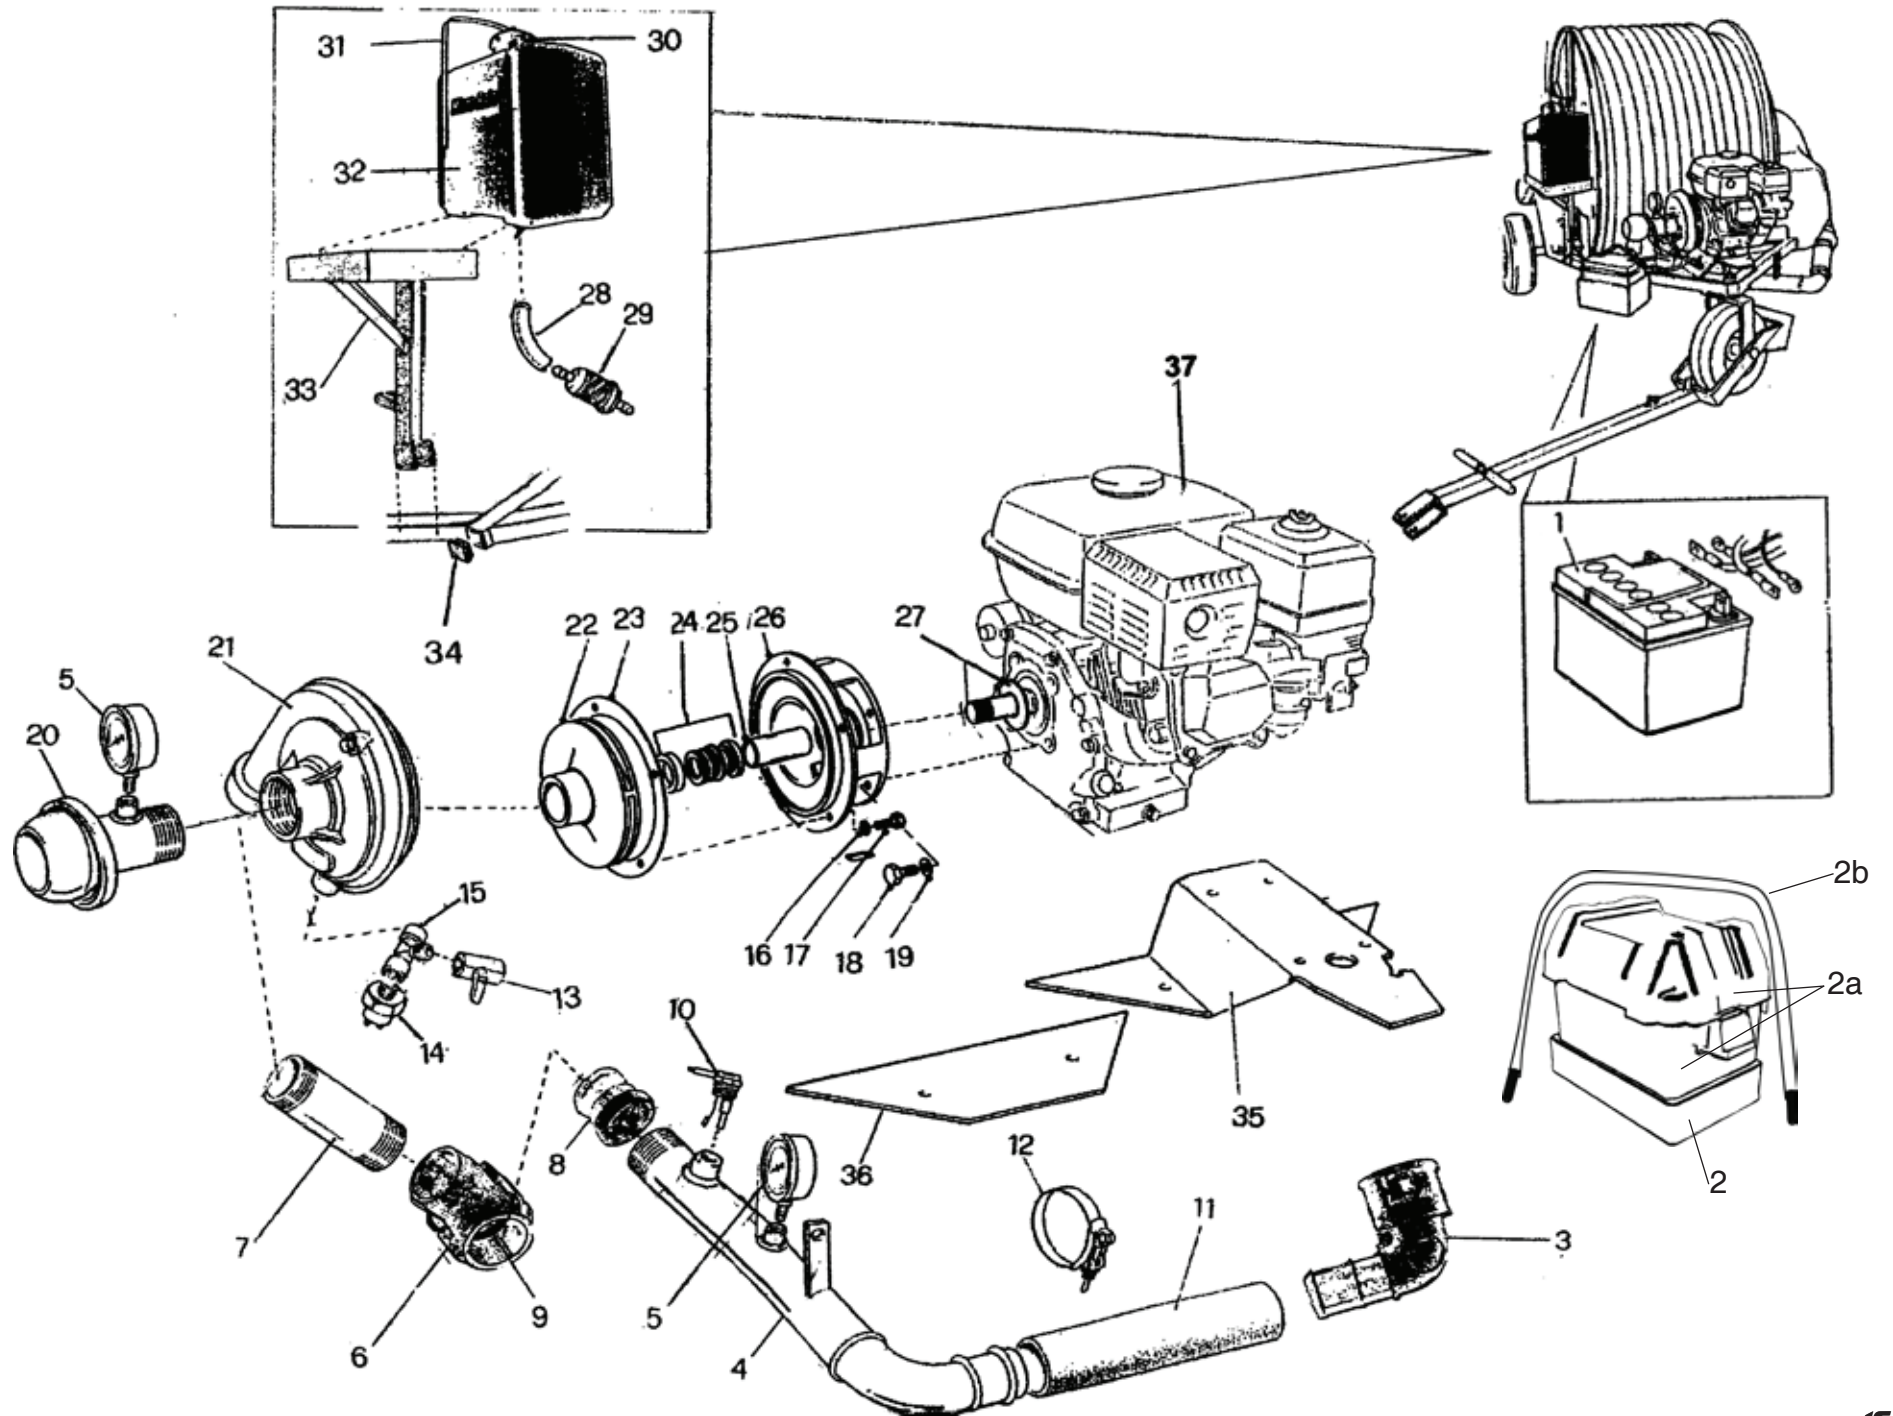

Ref.	Part #	Description	Qty.
1	0041K	Battery	1
2	0042K	Battery Bracket	1
2a	0040K	Battery Box w/ Lid	
2b	0039K	Battery Box Strap	1
3	0001K	2" x 90 Cam-Lock	1
4	0043K	2" Cross-over Pipe	1
5	01701	Pressure Gauge	1
6	0022K	2" x 90 Cam-Lock w/ 2" NPT	1
7	200x900GN	2" x 9" Galv. Nipple	1
8	AL-A200	2" Male Cam-Lock	1
9	BUNA200	2" Buna Gasket	2
10	0006K	Flow Switch	1
11	BLK200	2" Pressure Hose	1
12	MIK 55-59	2" Clamp	4
13	0008K	Drain Valve	1
14	0009K	Thermal Relief Valve	1
15	0010K	1/4" Brass Tee	1
16	176230	3/8" Lock Washer	4
17	125797	3/8" x 1- Bolt	4
18	22597	15/16" x 7/8"-Bolt	4
19	176220	5/16" Spring Washer	8
20	99022401Z	Male inlet Fitting	1
21	437837	Pump Housing-KID Rotation	1