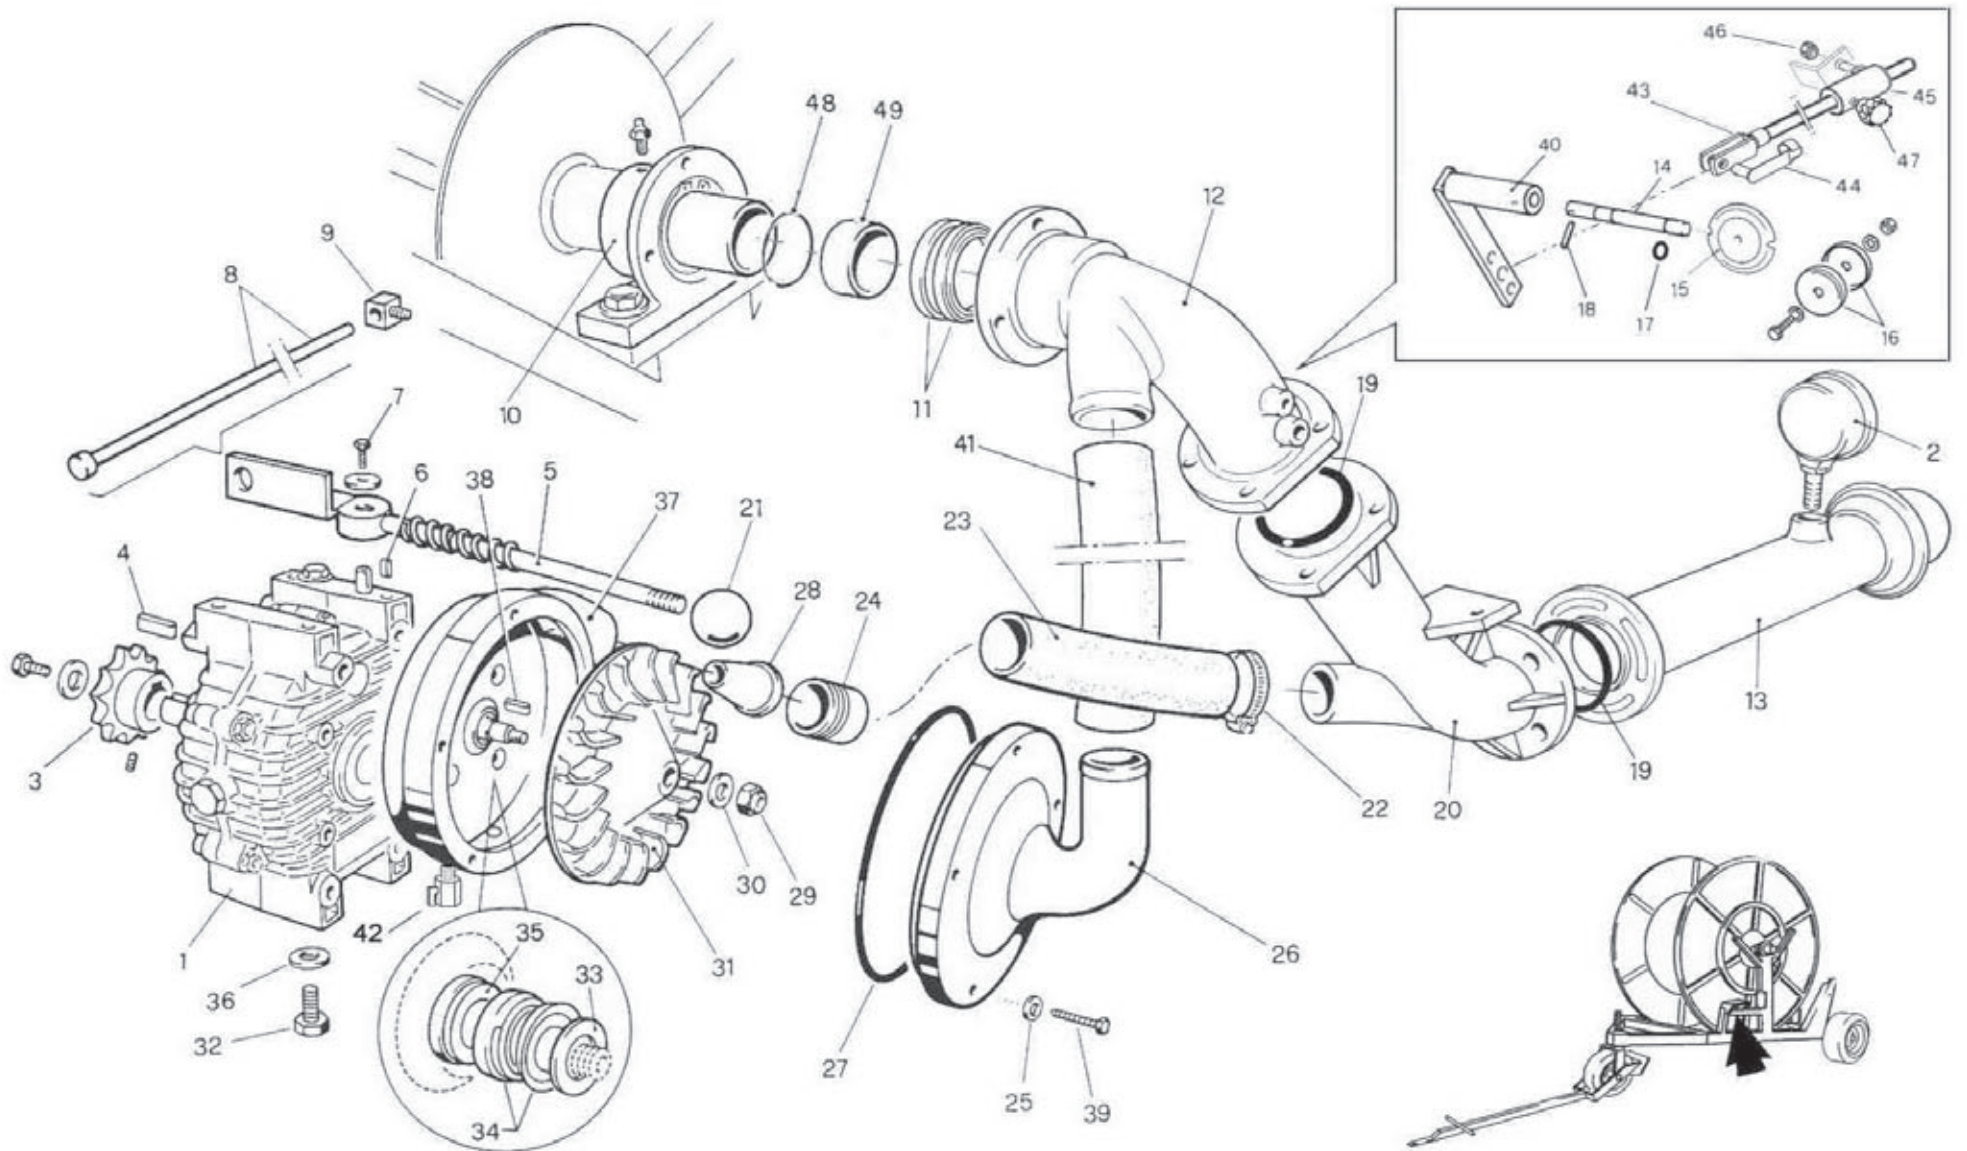

MICRO RAIN

50, 58, & 63

Spare Parts Manual
January 31, 2013

Ref.	Part #	Description	Qty.
1	88052112/8	Outer Chain Cover	1
2	88052113/8	Inner Chain Cover	1
3	11126	Cap Nut	1
4	11110	Nut	3
5	10290	Bolt	1
6	20052100	Complete Drum	1
7	15052250	Chassis-MR 50, 58, 63	1
8	70052130/8	Red Turbin Cover-MR 50, 58, 63	1
9	11603	Snap Ring	2
10	11226	Washer	2
11	15052110Z	Pin, Front Wheel Assy.	1
12	15052150Z	Front Fork Support	1
13	11214	Washer	1
14	00405	Front Wheel Assy.	1
15	15053100Z	Front Tongue Assy.	1
16	00381	Rear Wheel Assy.	2
17	01804	Rear Axle & Hub Assy.	2
18	25420105Z	Bracket-Container, Manual Storage	2
19	25420103	Container-Manual Storage	2
20	15460315Z	Bracket-PTO Assist Wheel	2
21	99021100Z	PTO Assist Wheel	2
*Not Shown	60300	Safety Decal Kit	1
*Not Shown	0084K	Micro Rain Decal	1

Ref.	Part #	Description	Qty.
1	02107/2	Gearbox	1
2	01701	Pressure Gauge	1
3	41580	Sprocket-11 Tooth	1
4	11501	Key	1
5	15400070Z	Gearbox Shift Lever	1
6	11508	Key	1
7	10108	Screw	1
8	99050120Z	Disengage Rod	1
9	99050130Z	Adjustable Stop, Shut off Rod	1
10	19050101	Cast Iron Drum Mount	1
11	31023	Drum Inlet Seal	2
12	50042100	Drum Inlet Elbow	1
13	51042150Z	Inlet Fitting-No Shutoff	1
14	99008259	Turbin Diverter Shaft	1
15	99008321	Turbin Diverter Disk	1
16	05340	Diverter Disk Cover	2
17	30056	O-Ring	2
18	15906	Roll Pin	1
19	30088	O-Ring	2
20	50042120	Bottom Inlet Elbow-2003	1
21	12601	Round Knob	1
22	14336	Hose Clamp	4
23	30815	Turbin Inlet Hose	1
24	51042200Z	Turbin Inlet Nipple w/Barb	1