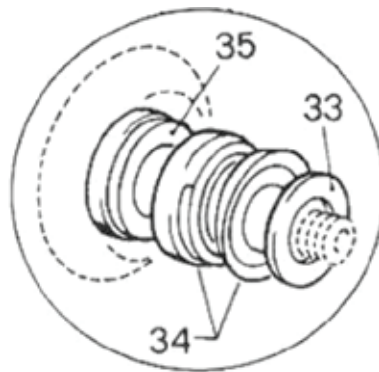

MICRO RAIN

50, 58, & 63

Spare Parts Manual
January 31, 2013

Ref.	Part #	Description	Qty.
1	88052112/8	Outer Chain Cover	1
2	88052113/8	Inner Chain Cover	1
3	11126	Cap Nut	1
4	11110	Nut	3
5	10290	Bolt	1
6	20052100	Complete Drum	1
7	15052250	Chassis-MR 50, 58, 63	1
8	70052130/8	Red Turbin Cover-MR 50, 58, 63	1
9	11603	Snap Ring	2
10	11226	Washer	2
11	15052110Z	Pin, Front Wheel Assy.	1
12	15052150Z	Front Fork Support	1
13	11214	Washer	1
14	00405	Front Wheel Assy.	1
15	15053100Z	Front Tongue Assy.	1
16	00381	Rear Wheel Assy.	2
17	01804	Rear Axle & Hub Assy.	2
18	25420105Z	Bracket-Container, Manual Storage	2
19	25420103	Container-Manual Storage	2
20	15460315Z	Bracket-PTO Assist Wheel	2
21	99021100Z	PTO Assist Wheel	2
*Not Shown	60300	Safety Decal Kit	1
*Not Shown	0084K	Micro Rain Decal	1

Ref.	Part #	Description	Qty.
1	02107/2	Gearbox	1
2	01701	Pressure Gauge	1
3	41580	Sprocket-11 Tooth	1
4	11501	Key	1
5	15400070Z	Gearbox Shift Lever	1
6	11508	Key	1
7	10108	Screw	1
8	99050120Z	Disengage Rod	1
9	99050130Z	Adjustable Stop, Shut off Rod	1
10	19050101	Cast Iron Drum Mount	1
11	31023	Drum Inlet Seal	2
12	50042100	Drum Inlet Elbow	1
13	51042150Z	Inlet Fitting-No Shutoff	1
14	99008259	Turbin Diverter Shaft	1
15	99008321	Turbin Diverter Disk	1
16	05340	Diverter Disk Cover	2
17	30056	O-Ring	2
18	15906	Roll Pin	1
19	30088	O-Ring	2
20	50042120	Bottom Inlet Elbow-2003	1
21	12601	Round Knob	1
22	14336	Hose Clamp	4
23	30815	Turbin Inlet Hose	1
24	51042200Z	Turbin Inlet Nipple w/Barb	1