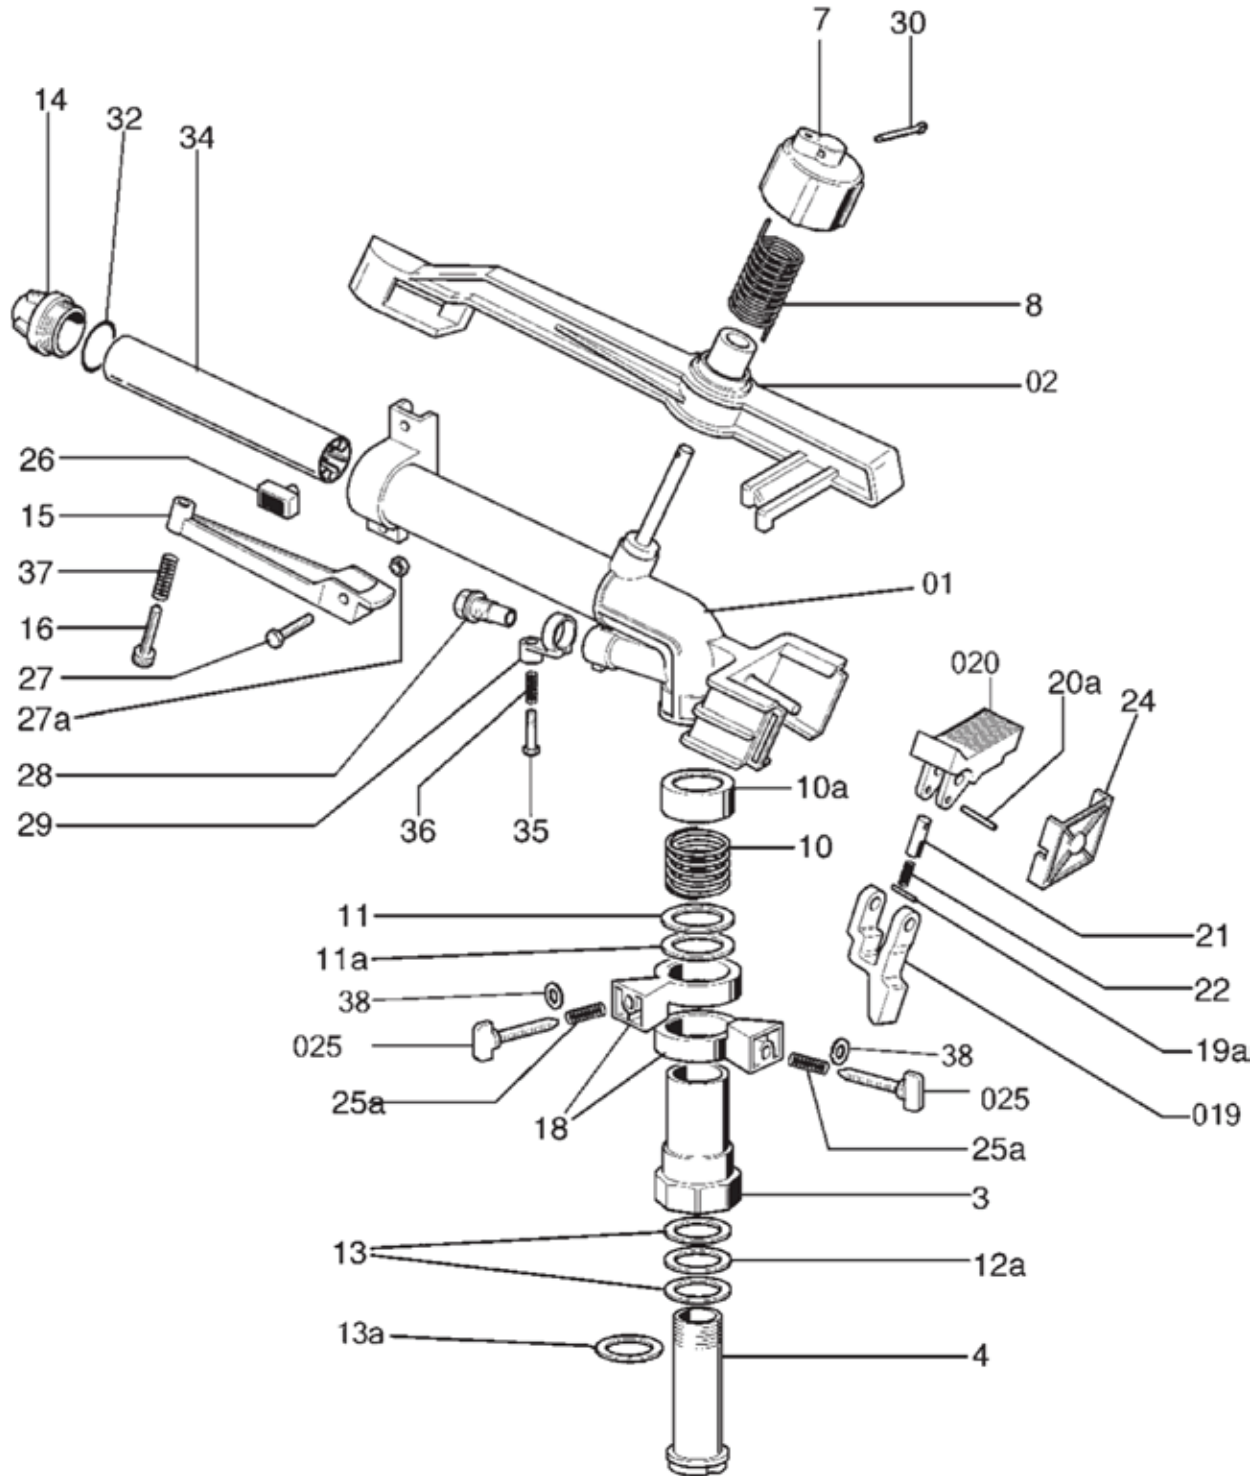

Ref.	Part #	Description	Qty.
1	S-301094	Sprinkler Body-Hidra	1
2	S-301095	Drive Arm	1
3	S-301092	Brass Outer Base	1
4	S-301097	Brass Inner Base	1
7	S-30972	Top Spring Cover	1
8	S-30971	Drive Arm Tension Spring	1
10	S-301098	Lower Bearing Assy. Spring	1
10a	S-301099	Spring Housing	1
11	S-301088	Top Seal Ring	1
11a	S-301089	Teflon Washer	1
12a	S-301090	Teflon Washer	1
13	S-301088	Bottom Seal Washer	2
13a	S-3010497	Bottom Rubber Seal Washer	1
14	S-3010100	Nozzle	3
15	S-30358	Diffuser Arm	1
16	S-30359	Diffuser Screw	1
18	S-3010101	Adjustable Stop	2
19	S-3010102	Reverse Arm	1
19a	S-30363	Pin	1
20	S-3010103	Reverse Lever	1
20a	S-3010107	Pin	1
21	S-30816	Reverse Spring Housing	1
22	S-30817	Reverse Spring	1
24	S-30819	Nylon Cap	1
25	S-30820	Adjustable Stop Screw	2
25a	S-30821	Spring	2
26	S-3010194	Bumper	1
27	S-301013	Screw	1
27a	S-30726	Nut	1
28	S-30280	Diffuser Nozzle	1
29	S-30339	Lower Diffuser Screw Holder	1
30	S-30371	Split Pin	1
34	S-3010106	Barrel Vane	1
35	S-30336	Lower Diffuser Screw	1
36	S-30337	Lower Diffuser Spring	1
37	S-30374	Diffuser Spring	1

*Seal washers may be ordered as a kit-Part #S-10252K