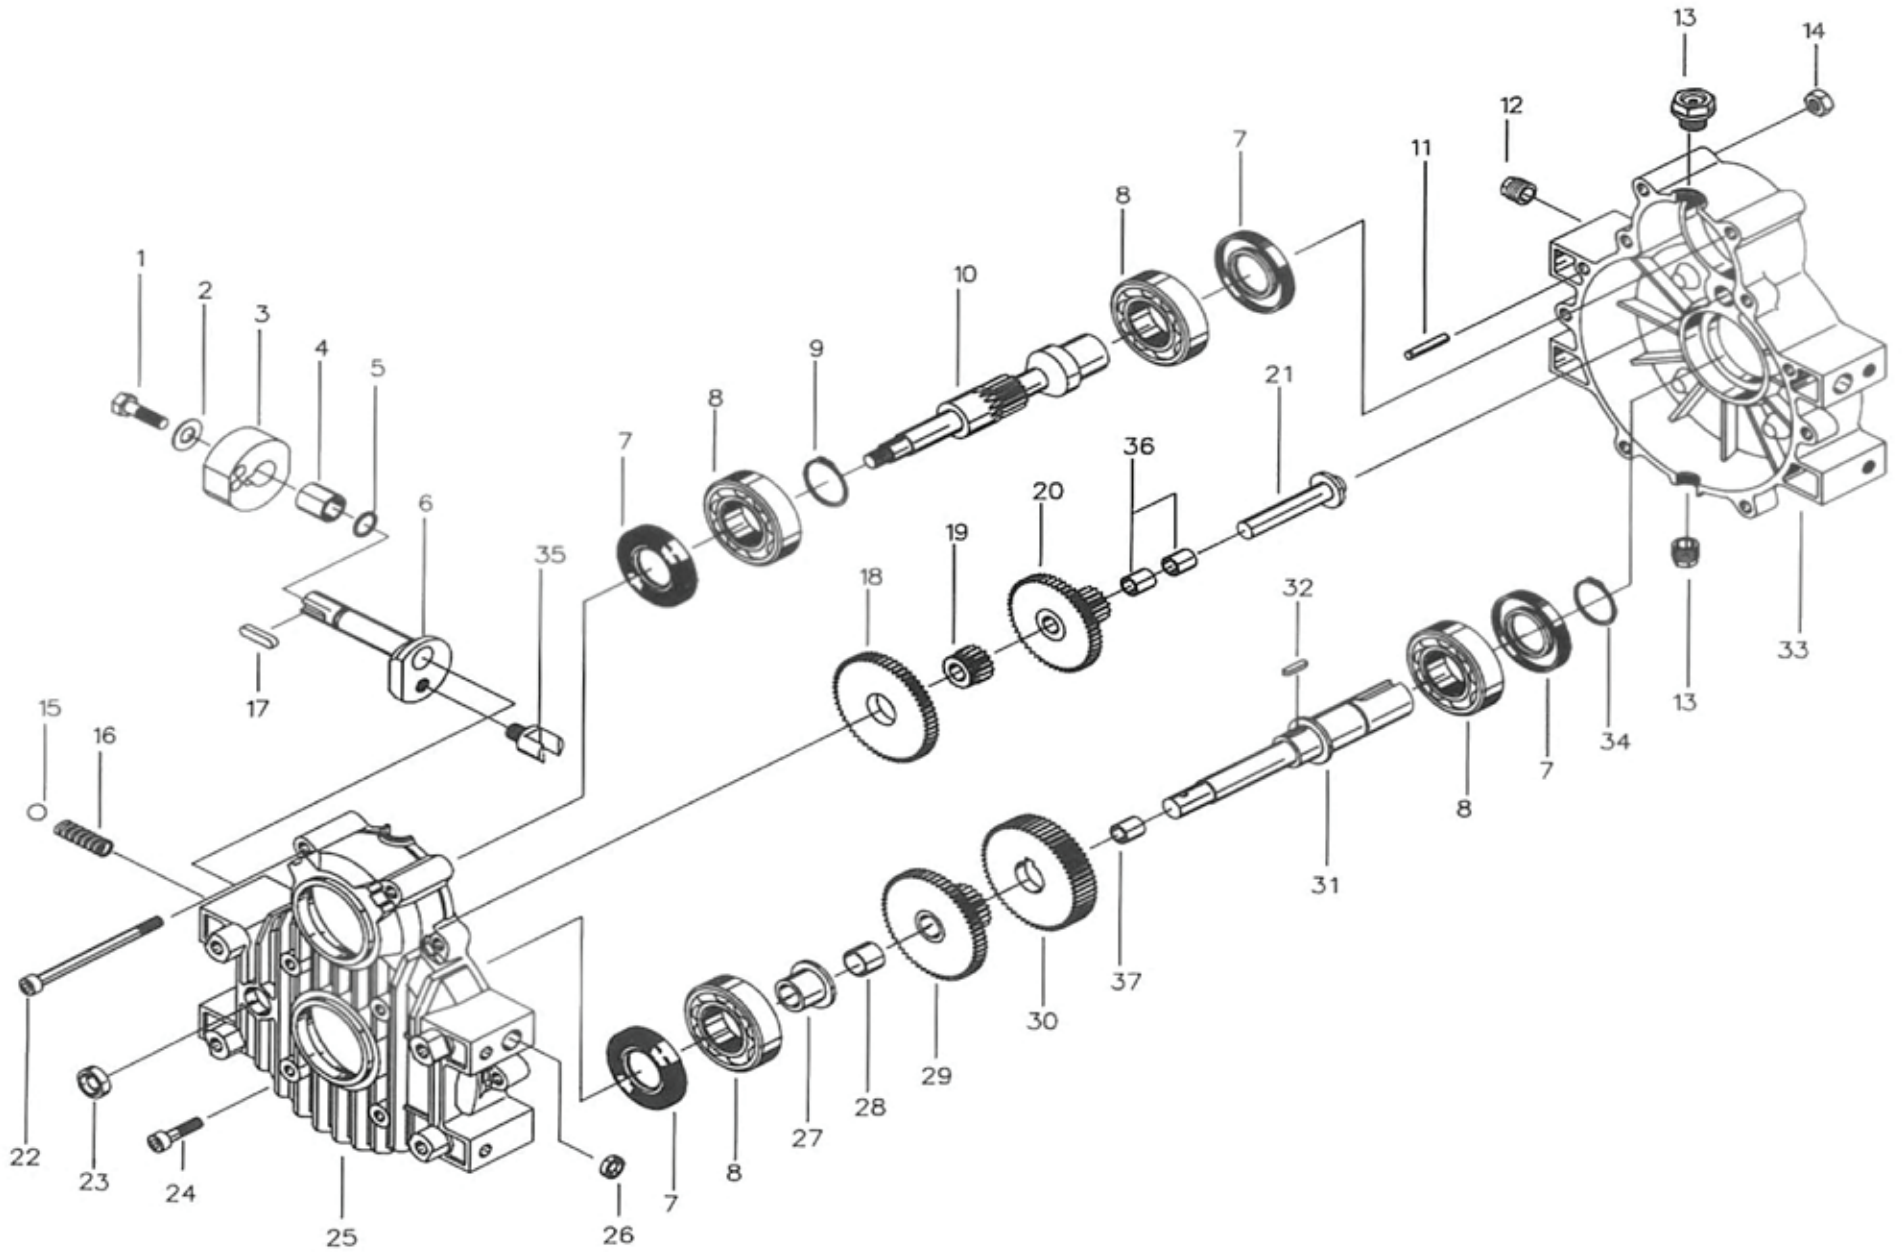

Ref.	Part #	Description	Qty.
1	10108	Bolt	1
2	11238	Washer	1
3	15041064Z	Shifting Block	1
5	GI560	O-Ring	1
6	CAR3P10	Shifting Pin	1
7	CAR3P12	Oil Seal	4
8	40003	Bearing	4
9	11637	Shim	1
10	CAR3P02	Input Shaft	1
12	13104	Plug	1
13	13111	Top Plug	2
14	11108	Nut	8
15	GI1068	Ball 5/16"	1
16	GI1086	Spring	1
17	11508	Key	1
18	CAR3P03	Engaging Gear	1
19	CAR3P04	Small Gear	1
20	CAR3P08	Gear	1
21	CAR3P07	Shaft	1
22	10433	Housing Bolt	2
24	10434	Bolt	6
25	CAR3P13	Input Side Housing	1
27	CAR3P14	Bushing	1
28	CAR3P15	Spacer	1
29	CAR3P05	Gear	1
30	CAR3P09	Gear	1
31	CAR3P01	Output Shaft	1
32	11519	Key	1
33	CAR3P11	Output Side Housing	1
34	11603	Snap Ring	1
35	CAR3P10-B	Rotating Fork	1
36	CAR3P17	Bushing	2
37	CAR3P18	Bushing	1