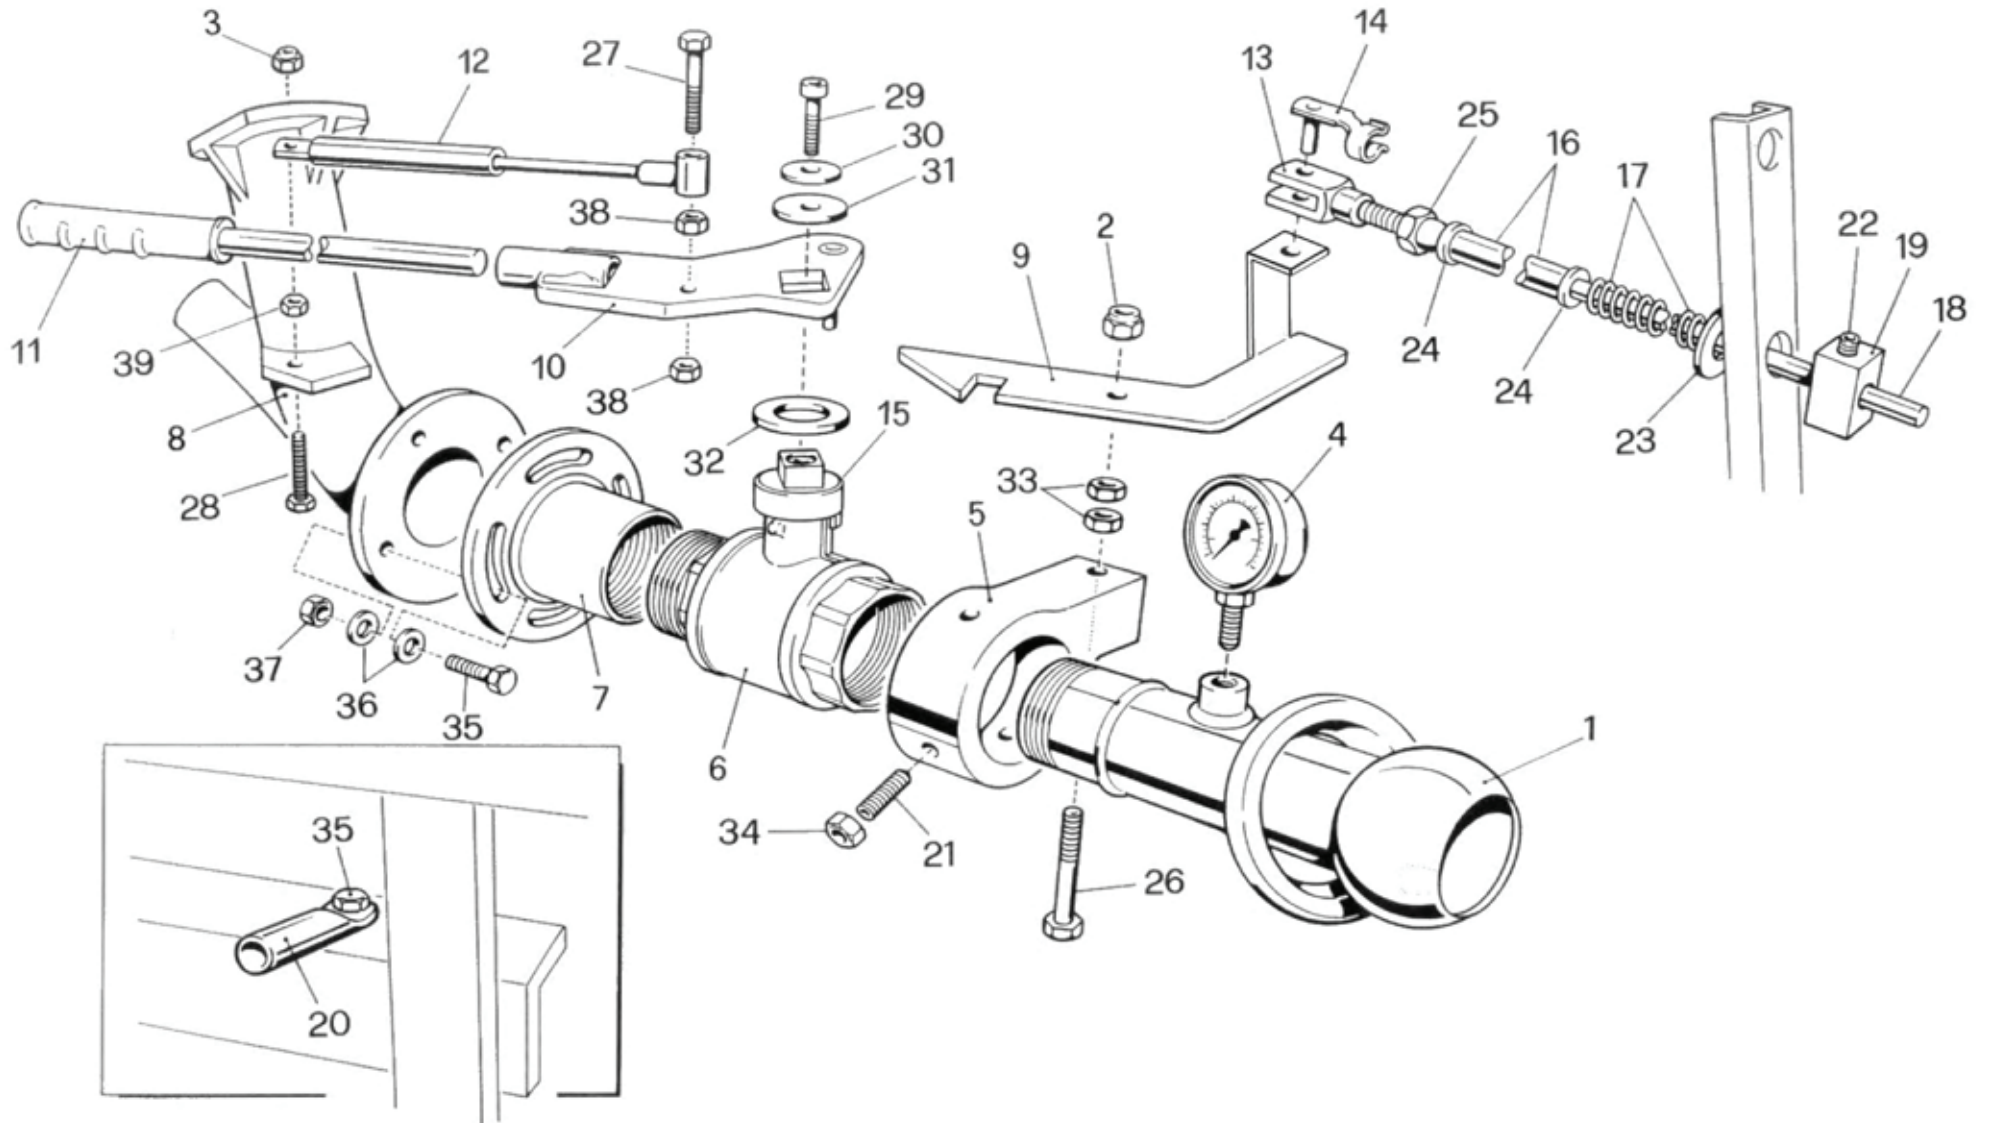

Ref.	Part #	Description	Qty
1	12000303Z	Inlet Fitting	1
2	14209	Nut-Locking (10 mm)	1
3	14212	Nut-Locking (8 mm)	1
4	01701	Pressure Gauge	1
5	81170125	Lock Arm Bracket	1
6	01609	Ball Valve	1
7	12000302Z	Ball Valve Adapter	1
8	50042120	Lower Inlet Elbow	1
9	83400050Z	Lock Arm	1
10	83400010Z	Ball Valve Lever	1
11	83400012	Ball Valve Engage Handle	1
12	05349	Gas Cylinder	1
13	13506	Yoke	1
14	13007	Pin Clip	1
15	01632	Ball Valve Stem Cap	1
16	15053204	Spacer	1
17	15043203Z	Spring	1
18	15053207Z	Linkage Rod	1
19	99050130Z	Adjustable stop, shutoff rod	1
20	51042108Z	Handle Bracket	1
21	11413	Grub Screw	3
22	11402	Grub Screw	1
23	11211	Washer	1
24	11210	Washer	2
25	11110	Nut	1
26	10065	Bolt	1
27	10118	Bolt	1
28	10118	Bolt	1
29	14119	Bolt	1
30	11206	Washer	1
31	11238	Washer	1
32	11224	Washer	1
33	11110	Nut	2
34	11110	Nut	1
35	10195	Bolt	5
36	11208	Washer	8
37	11108	Nut	4
38	11108	Nut	2
39	11108	Nut	1