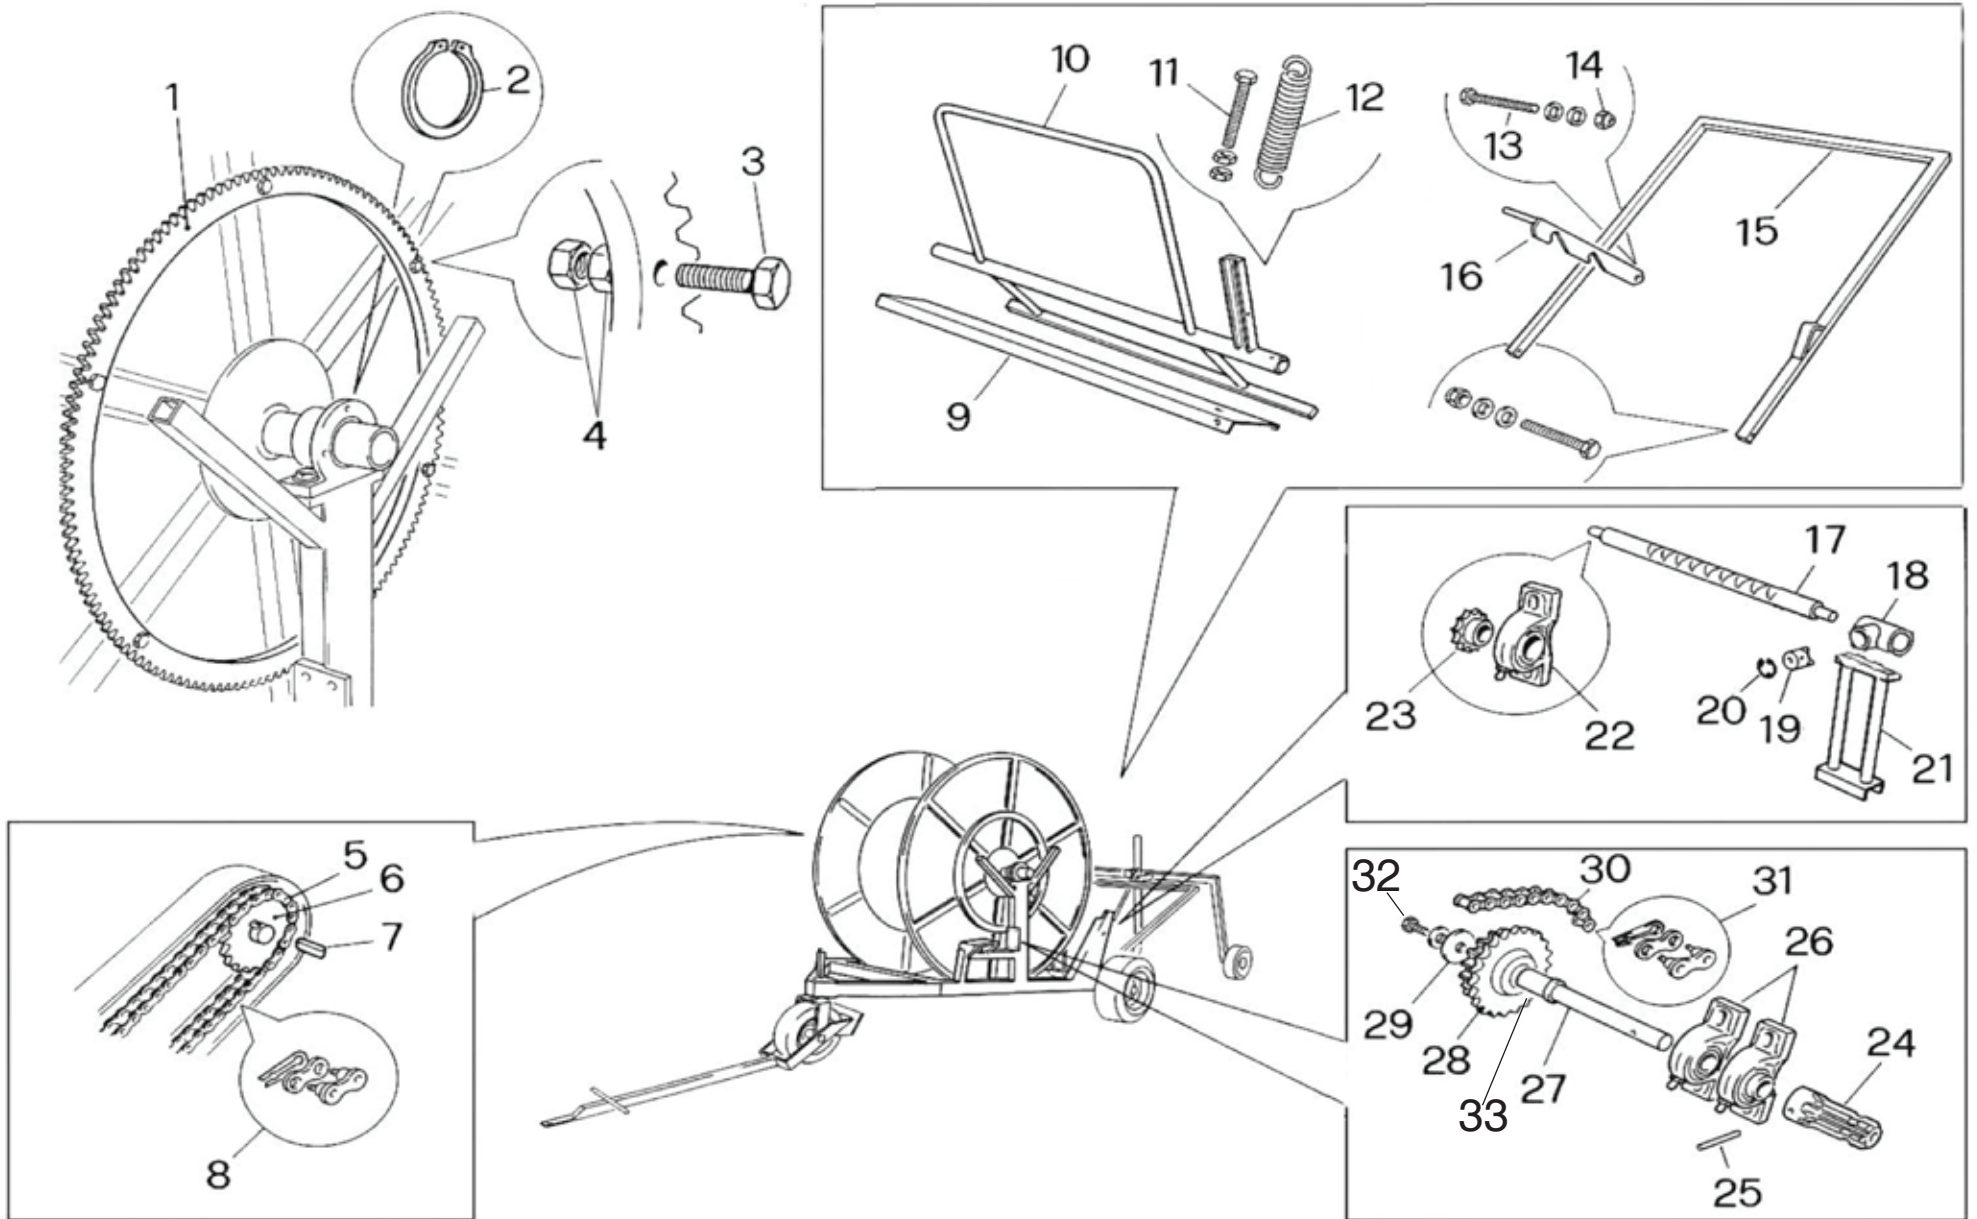

Ref.	Part #	Description	Qty.
1	20042110	Large Drum Gear	1
2	11618	Snap Ring	1
3	10136	Bolt	6
4	11110	Nut	18
5	40404	Chain 8B	5.9 ft.
6	41436	Sprocket-17 Tooth, MR50	1
	41437	Sprocket-18 Tooth, MR58	1
	41587	Sprocket-19 Tooth, MR63	1
7	11503	Key	2
8	40704	Master Link 8B	1
9	31052101/1Z	Back Protection Plate	1
10	26052100	Rear Shut Off Bar	1
11	10123	Bolt	1
12	13701Z	Spring	1
13	10134	Bolt	1
14	14209	Nut	1
15	35052100Z	Guncart Lift Bar	1
16	35052110Z	Handle-Lift Bar MR 50, 58, 63	1
17	99040239	Levelwind Bar	1
18	99100035A	Yoke-Levelwind Bar	1
19	99100020	Scroll Bar Knife	1
20	11740	Snap Ring	1
21	45042150	Guide-Levelwind MR50	1
	45063150	Guide-Levelwind MR58	1
	45063150	Guide-Levelwind MR63	1
22	41804	Pillow Block Bearing	2
23	41456	Sprocket-13 Tooth,MR50	1
	41413	Sprocket-11 Tooth,MR58	1
	41413	Sprocket-11 Tooth,MR63	1
24	G11042Z	Splined PTO Shaft-540	1
25	15907	Roll Pin	1
26	41804	Pillow Block Bearing	2
27	15042003	Drive Gear Shaft	1
28	15053074Z-30 Tooth	Drive Gear	1
	15042074Z-22 Tooth	High Speed Drive Gear	1
29	11231	Washer	1
30	40402	Chain.	1.31 ft.
31	40701	Master Link 10B	1
32	10194	Bolt	1
33	11501	Key	1