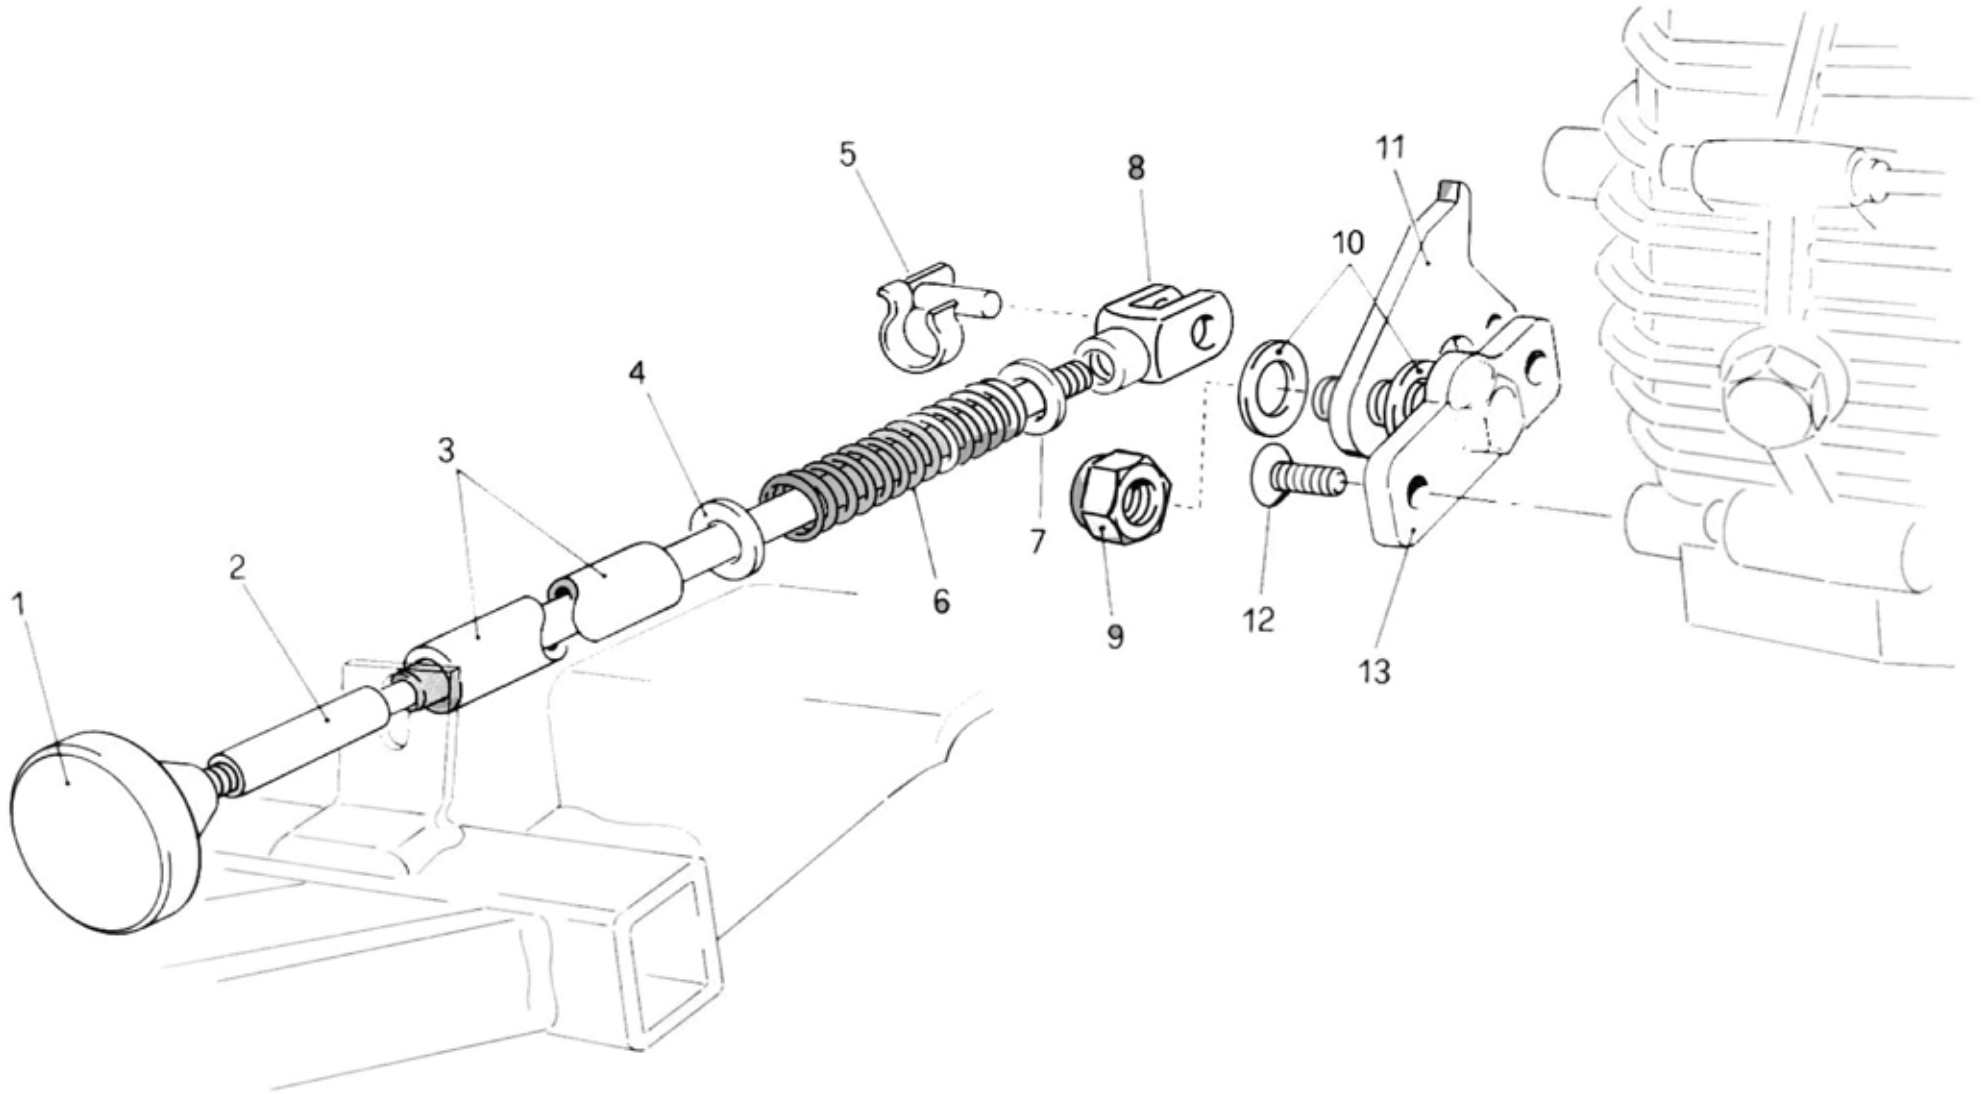

Ref.	Part #	Description	Qty.
1	02107/2	Gearbox	1
2	01701	Pressure Gauge	1
3	41580	Sprocket-11 Tooth	1
4	11501	Key	1
5	15400070Z	Gearbox Shift Lever	1
6	11508	Key	1
7	10108	Screw	1
8	99050120Z	Disengage Rod	1
9	99050130Z	Adjustable Stop, Shut off Rod	1
10	19050101	Cast Iron Drum Mount	1
11	31023	Drum Inlet Seal	2
12	50042100	Drum Inlet Elbow	1
13	51042150Z	Inlet Fitting-No Shutoff	1
14	99008259	Turbin Diverter Shaft	1
15	99008321	Turbin Diverter Disk	1
16	05340	Diverter Disk Cover	2
17	30056	O-Ring	2
18	15906	Roll Pin	1
19	30088	O-Ring	2
20	50042120	Bottom Inlet Elbow-2003	1
21	12601	Round Knob	1
22	14336	Hose Clamp	4
23	30815	Turbin Inlet Hose	1
24	51042200Z	Turbin Inlet Nipple w/Barb	1

Ref.	Part #	Description	Qty
1	12000303Z	Inlet Fitting	1
2	14209	Nut-Locking (10 mm)	1
3	14212	Nut-Locking (8 mm)	1
4	01701	Pressure Gauge	1
5	81170125	Lock Arm Bracket	1
6	01609	Ball Valve	1
7	12000302Z	Ball Valve Adapter	1
8	50042120	Lower Inlet Elbow	1
9	83400050Z	Lock Arm	1
10	83400010Z	Ball Valve Lever	1
11	83400012	Ball Valve Engage Handle	1
12	05349	Gas Cylinder	1
13	13506	Yoke	1
14	13007	Pin Clip	1
15	01632	Ball Valve Stem Cap	1
16	15053204	Spacer	1
17	15043203Z	Spring	1
18	15053207Z	Linkage Rod	1
19	99050130Z	Adjustable stop, shutoff rod	1
20	51042108Z	Handle Bracket	1
21	11413	Grub Screw	3
22	11402	Grub Screw	1
23	11211	Washer	1
24	11210	Washer	2
25	11110	Nut	1
26	10065	Bolt	1
27	10118	Bolt	1
28	10118	Bolt	1
29	14119	Bolt	1
30	11206	Washer	1
31	11238	Washer	1
32	11224	Washer	1
33	11110	Nut	2
34	11110	Nut	1
35	10195	Bolt	5
36	11208	Washer	8
37	11108	Nut	4
38	11108	Nut	2
39	11108	Nut	1