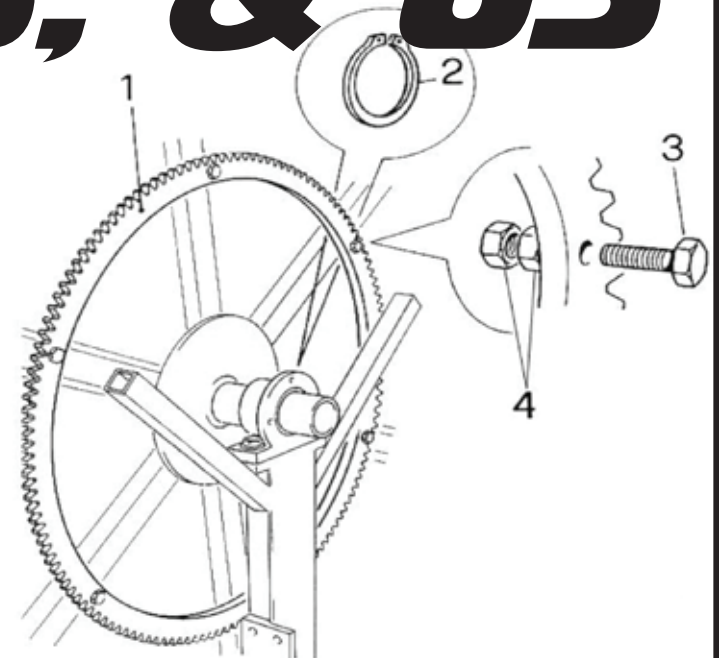

MICRO RAIN

50, 58, & 63

Spare Parts Manual
January 31, 2013

Ref.	Part #	Description	Qty.
1	88052112/8	Outer Chain Cover	1
2	88052113/8	Inner Chain Cover	1
3	11126	Cap Nut	1
4	11110	Nut	3
5	10290	Bolt	1
6	20052100	Complete Drum	1
7	15052250	Chassis-MR 50, 58, 63	1
8	70052130/8	Red Turbin Cover-MR 50, 58, 63	1
9	11603	Snap Ring	2
10	11226	Washer	2
11	15052110Z	Pin, Front Wheel Assy.	1
12	15052150Z	Front Fork Support	1
13	11214	Washer	1
14	00405	Front Wheel Assy.	1
15	15053100Z	Front Tongue Assy.	1
16	00381	Rear Wheel Assy.	2
17	01804	Rear Axle & Hub Assy.	2
18	25420105Z	Bracket-Container, Manual Storage	2
19	25420103	Container-Manual Storage	2
20	15460315Z	Bracket-PTO Assist Wheel	2
21	99021100Z	PTO Assist Wheel	2
*Not Shown	60300	Safety Decal Kit	1
*Not Shown	0084K	Micro Rain Decal	1

Ref.	Part #	Description	Qty.
1	02107/2	Gearbox	1
2	01701	Pressure Gauge	1
3	41580	Sprocket-11 Tooth	1
4	11501	Key	1
5	15400070Z	Gearbox Shift Lever	1
6	11508	Key	1
7	10108	Screw	1
8	99050120Z	Disengage Rod	1
9	99050130Z	Adjustable Stop, Shut off Rod	1
10	19050101	Cast Iron Drum Mount	1
11	31023	Drum Inlet Seal	2
12	50042100	Drum Inlet Elbow	1
13	51042150Z	Inlet Fitting-No Shutoff	1
14	99008259	Turbin Diverter Shaft	1
15	99008321	Turbin Diverter Disk	1
16	05340	Diverter Disk Cover	2
17	30056	O-Ring	2
18	15906	Roll Pin	1
19	30088	O-Ring	2
20	50042120	Bottom Inlet Elbow-2003	1
21	12601	Round Knob	1
22	14336	Hose Clamp	4
23	30815	Turbin Inlet Hose	1
24	51042200Z	Turbin Inlet Nipple w/Barb	1