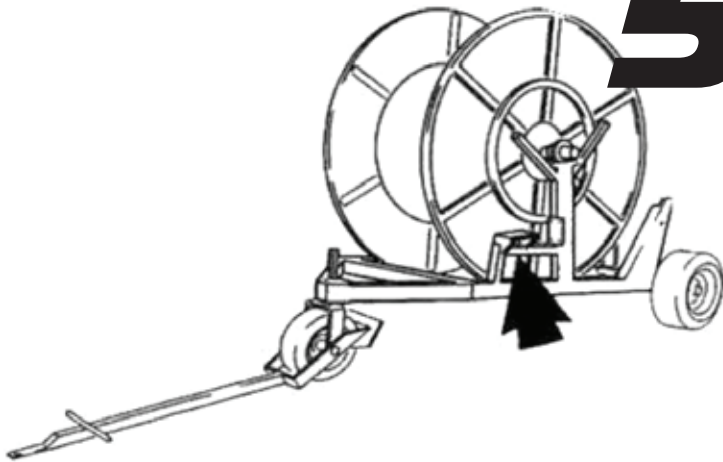

MICRO RAIN

50, 58, & 63

Spare Parts Manual
January 31, 2013

Ref.	Part #	Description	Qty.
1	88052112/8	Outer Chain Cover	1
2	88052113/8	Inner Chain Cover	1
3	11126	Cap Nut	1
4	11110	Nut	3
5	10290	Bolt	1
6	20052100	Complete Drum	1
7	15052250	Chassis-MR 50, 58, 63	1
8	70052130/8	Red Turbin Cover-MR 50, 58, 63	1
9	11603	Snap Ring	2
10	11226	Washer	2
11	15052110Z	Pin, Front Wheel Assy.	1
12	15052150Z	Front Fork Support	1
13	11214	Washer	1
14	00405	Front Wheel Assy.	1
15	15053100Z	Front Tongue Assy.	1
16	00381	Rear Wheel Assy.	2
17	01804	Rear Axle & Hub Assy.	2
18	25420105Z	Bracket-Container, Manual Storage	2
19	25420103	Container-Manual Storage	2
20	15460315Z	Bracket-PTO Assist Wheel	2
21	99021100Z	PTO Assist Wheel	2
*Not Shown	60300	Safety Decal Kit	1
*Not Shown	0084K	Micro Rain Decal	1

Ref.	Part #	Description	Qty.
1	02107/2	Gearbox	1
2	01701	Pressure Gauge	1
3	41580	Sprocket-11 Tooth	1
4	11501	Key	1
5	15400070Z	Gearbox Shift Lever	1
6	11508	Key	1
7	10108	Screw	1
8	99050120Z	Disengage Rod	1
9	99050130Z	Adjustable Stop, Shut off Rod	1
10	19050101	Cast Iron Drum Mount	1
11	31023	Drum Inlet Seal	2
12	50042100	Drum Inlet Elbow	1
13	51042150Z	Inlet Fitting-No Shutoff	1
14	99008259	Turbin Diverter Shaft	1
15	99008321	Turbin Diverter Disk	1
16	05340	Diverter Disk Cover	2
17	30056	O-Ring	2
18	15906	Roll Pin	1
19	30088	O-Ring	2
20	50042120	Bottom Inlet Elbow-2003	1
21	12601	Round Knob	1
22	14336	Hose Clamp	4
23	30815	Turbin Inlet Hose	1
24	51042200Z	Turbin Inlet Nipple w/Barb	1