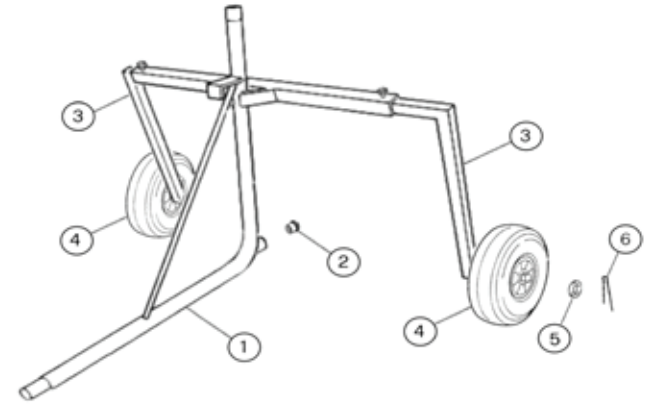

MICRO RAIN

50, 58, & 63

Spare Parts Manual
January 31, 2013

Ref.	Part #	Description	Qty.
1	88052112/8	Outer Chain Cover	1
2	88052113/8	Inner Chain Cover	1
3	11126	Cap Nut	1
4	11110	Nut	3
5	10290	Bolt	1
6	20052100	Complete Drum	1
7	15052250	Chassis-MR 50, 58, 63	1
8	70052130/8	Red Turbin Cover-MR 50, 58, 63	1
9	11603	Snap Ring	2
10	11226	Washer	2
11	15052110Z	Pin, Front Wheel Assy.	1
12	15052150Z	Front Fork Support	1
13	11214	Washer	1
14	00405	Front Wheel Assy.	1
15	15053100Z	Front Tongue Assy.	1
16	00381	Rear Wheel Assy.	2
17	01804	Rear Axle & Hub Assy.	2
18	25420105Z	Bracket-Container, Manual Storage	2
19	25420103	Container-Manual Storage	2
20	15460315Z	Bracket-PTO Assist Wheel	2
21	99021100Z	PTO Assist Wheel	2
*Not Shown	60300	Safety Decal Kit	1
*Not Shown	0084K	Micro Rain Decal	1

Ref.	Part #	Description	Qty.
1	02107/2	Gearbox	1
2	01701	Pressure Gauge	1
3	41580	Sprocket-11 Tooth	1
4	11501	Key	1
5	15400070Z	Gearbox Shift Lever	1
6	11508	Key	1
7	10108	Screw	1
8	99050120Z	Disengage Rod	1
9	99050130Z	Adjustable Stop, Shut off Rod	1
10	19050101	Cast Iron Drum Mount	1
11	31023	Drum Inlet Seal	2
12	50042100	Drum Inlet Elbow	1
13	51042150Z	Inlet Fitting-No Shutoff	1
14	99008259	Turbin Diverter Shaft	1
15	99008321	Turbin Diverter Disk	1
16	05340	Diverter Disk Cover	2
17	30056	O-Ring	2
18	15906	Roll Pin	1
19	30088	O-Ring	2
20	50042120	Bottom Inlet Elbow-2003	1
21	12601	Round Knob	1
22	14336	Hose Clamp	4
23	30815	Turbin Inlet Hose	1
24	51042200Z	Turbin Inlet Nipple w/Barb	1