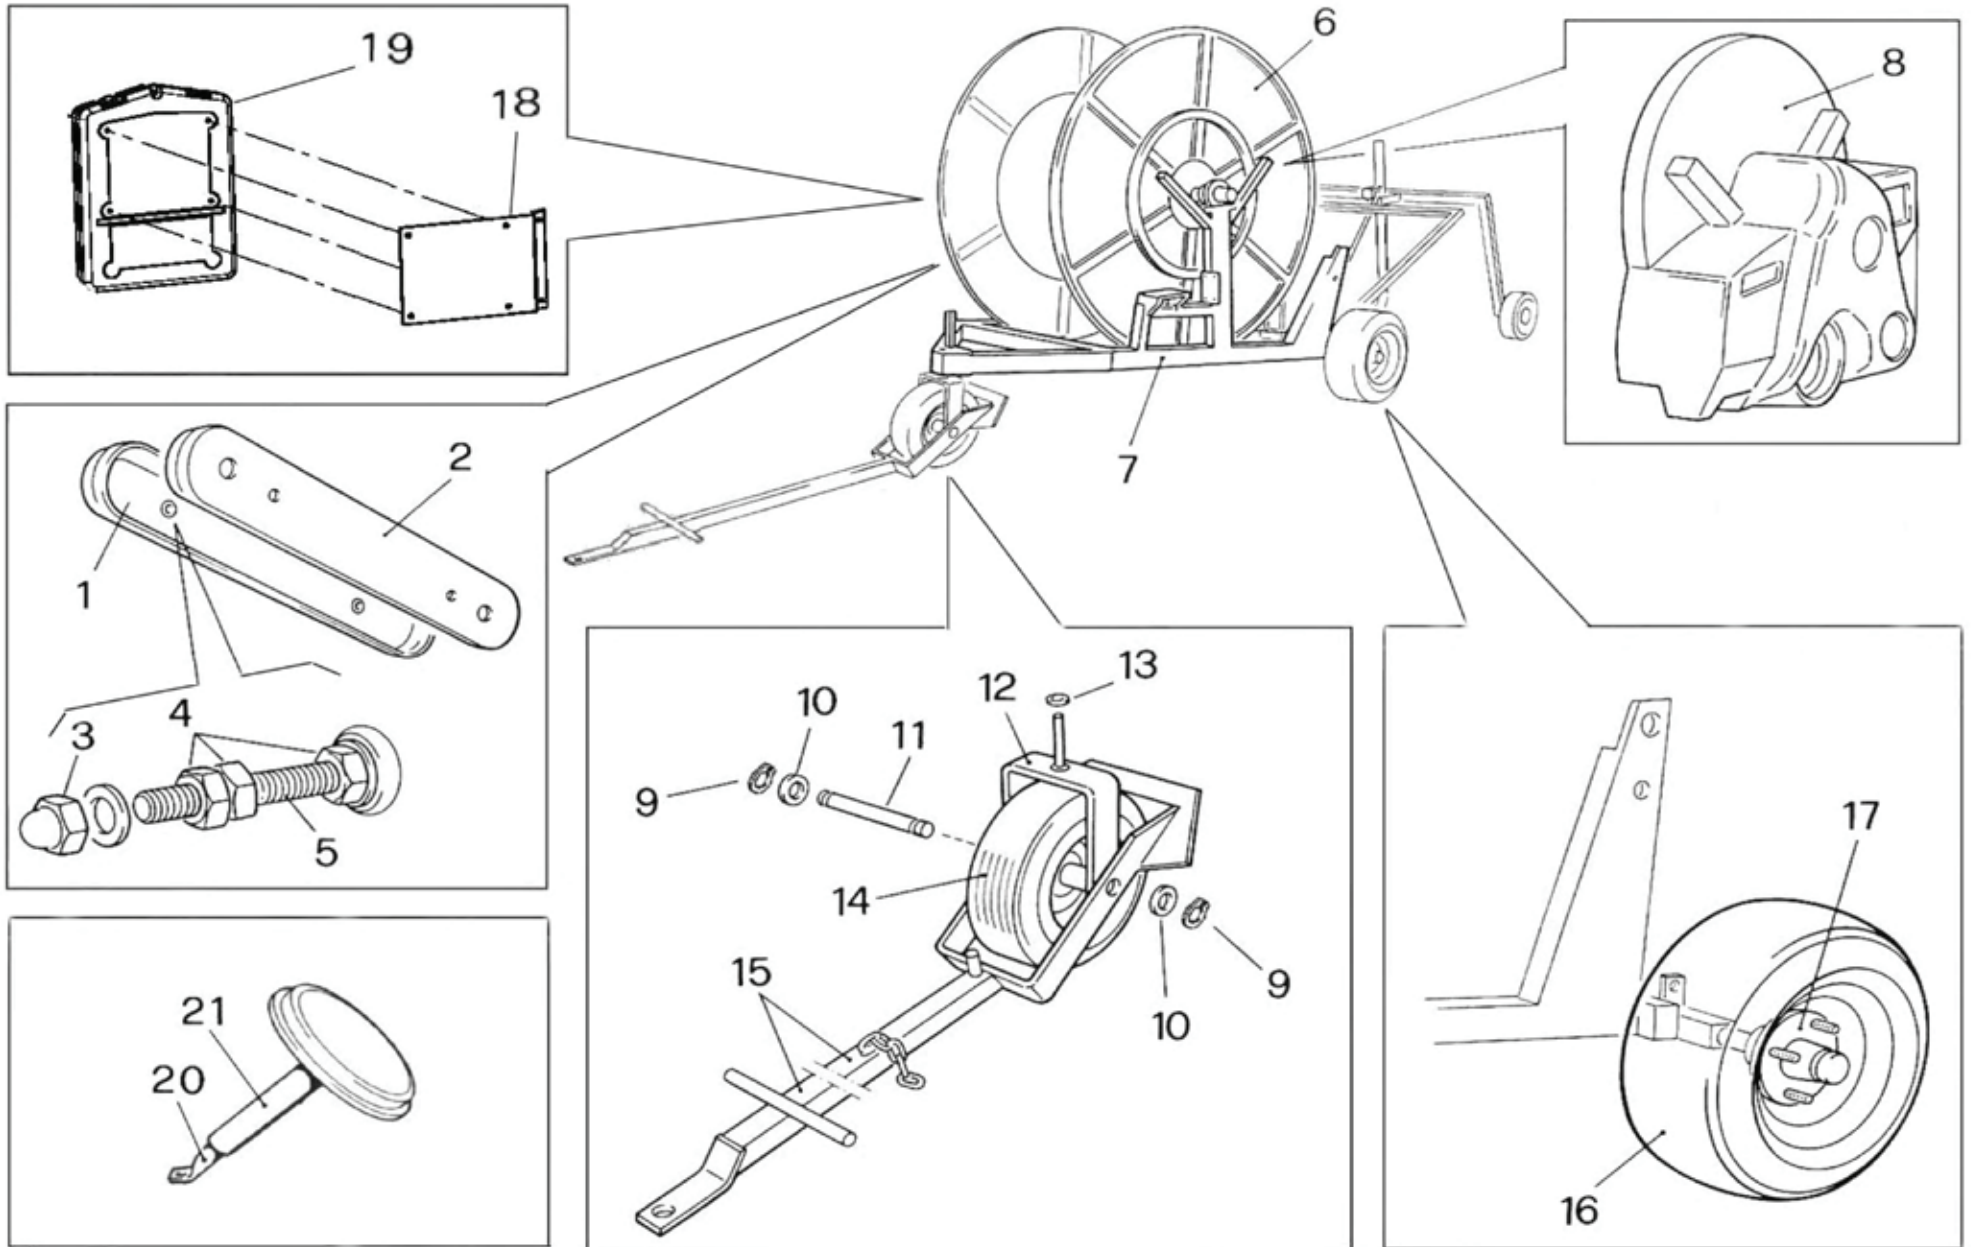

MICRO RAIN

50, 58, & 63

Spare Parts Manual
January 31, 2013

Ref.	Part #	Description	Qty.
1	88052112/8	Outer Chain Cover	1
2	88052113/8	Inner Chain Cover	1
3	11126	Cap Nut	1
4	11110	Nut	3
5	10290	Bolt	1
6	20052100	Complete Drum	1
7	15052250	Chassis-MR 50, 58, 63	1
8	70052130/8	Red Turbin Cover-MR 50, 58, 63	1
9	11603	Snap Ring	2
10	11226	Washer	2
11	15052110Z	Pin, Front Wheel Assy.	1
12	15052150Z	Front Fork Support	1
13	11214	Washer	1
14	00405	Front Wheel Assy.	1
15	15053100Z	Front Tongue Assy.	1
16	00381	Rear Wheel Assy.	2
17	01804	Rear Axle & Hub Assy.	2
18	25420105Z	Bracket-Container, Manual Storage	2
19	25420103	Container-Manual Storage	2
20	15460315Z	Bracket-PTO Assist Wheel	2
21	99021100Z	PTO Assist Wheel	2
*Not Shown	60300	Safety Decal Kit	1
*Not Shown	0084K	Micro Rain Decal	1

Ref.	Part #	Description	Qty.
1	02107/2	Gearbox	1
2	01701	Pressure Gauge	1
3	41580	Sprocket-11 Tooth	1
4	11501	Key	1
5	15400070Z	Gearbox Shift Lever	1
6	11508	Key	1
7	10108	Screw	1
8	99050120Z	Disengage Rod	1
9	99050130Z	Adjustable Stop, Shut off Rod	1
10	19050101	Cast Iron Drum Mount	1
11	31023	Drum Inlet Seal	2
12	50042100	Drum Inlet Elbow	1
13	51042150Z	Inlet Fitting-No Shutoff	1
14	99008259	Turbin Diverter Shaft	1
15	99008321	Turbin Diverter Disk	1
16	05340	Diverter Disk Cover	2
17	30056	O-Ring	2
18	15906	Roll Pin	1
19	30088	O-Ring	2
20	50042120	Bottom Inlet Elbow-2003	1
21	12601	Round Knob	1
22	14336	Hose Clamp	4
23	30815	Turbin Inlet Hose	1
24	51042200Z	Turbin Inlet Nipple w/Barb	1