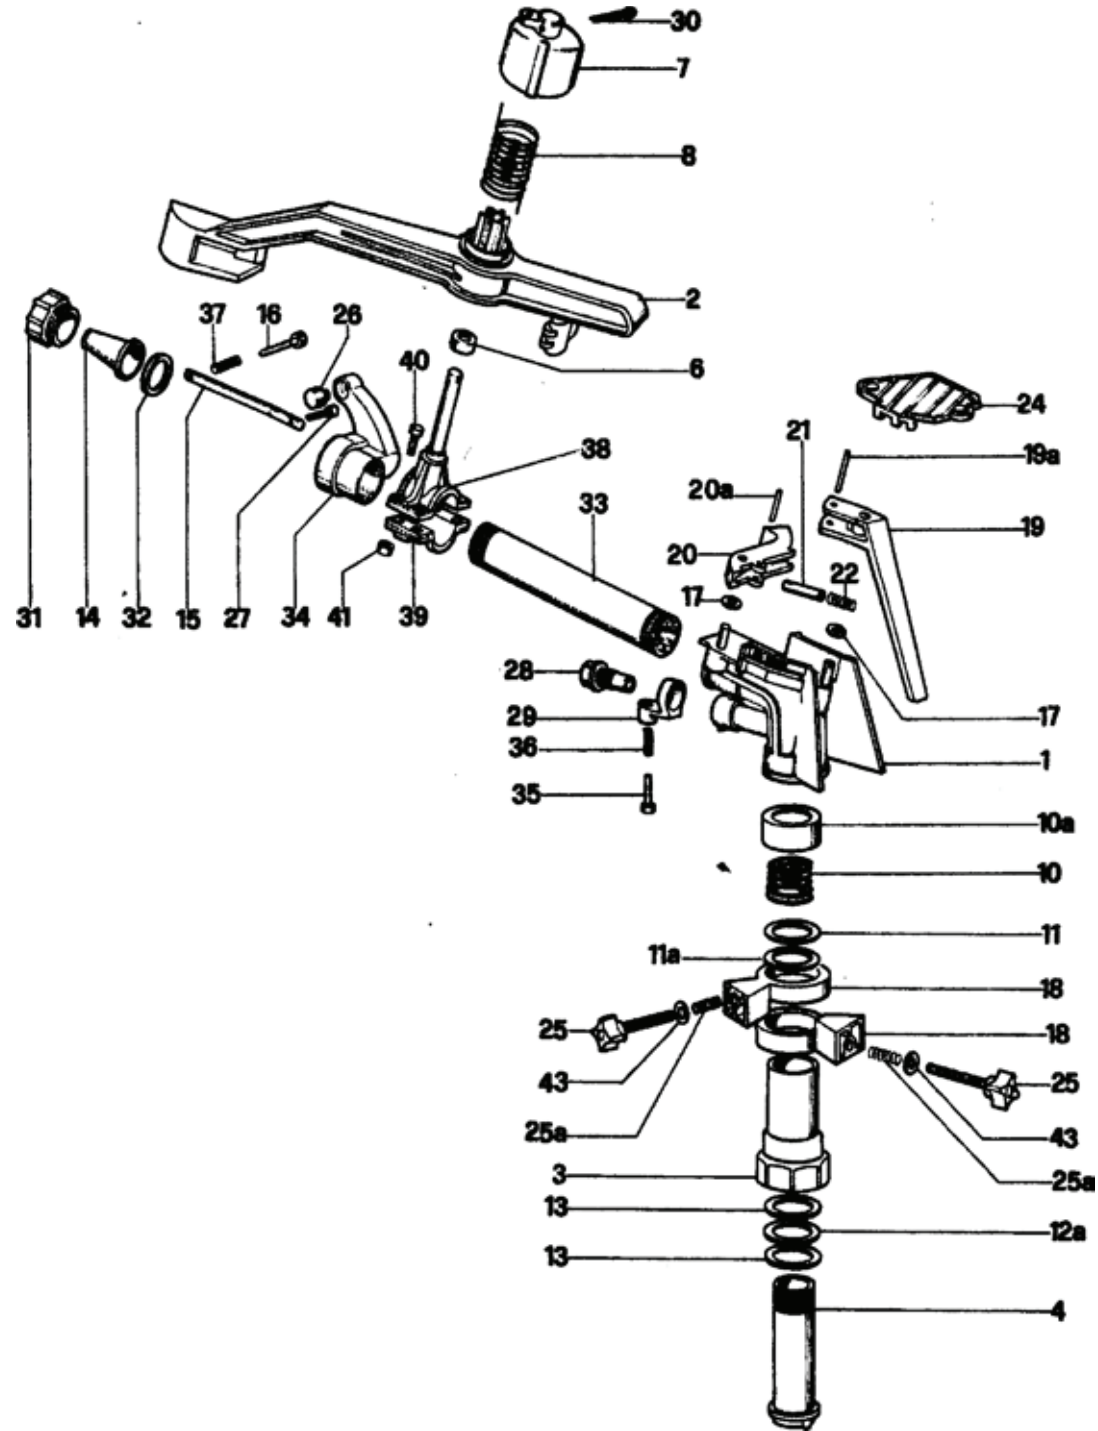

Ref.	Part #	Description	Qty.
1	S-3010185	Sprinkler Body-Senior	1
2	S-3010186	Drive Arm	1
3	S-30793	Brass Outer Base	1
4	S-20116	Brass Inner Base	1
6	S-20195	Bushing	1
7	S-3010188	Top Spring Cover	1
8	S-3010189	Drive Arm Tension Spring	1
10	S-3010274	Lower Bearing Assy. Spring	1
10a	S-30803	Spring Housing	1
11	S-30804	Seal Ring	1
11a	S-30805	Teflon Washer	1
12a	S-30805	Teflon Washer	1
13	S-30804	Seal Ring	1
14	S-30566	Nozzle	3
15	S-20180	Diffuser Arm	1
16	S-30359	Diffuser Screw	1
17	S-301010	Washer	1
18	S-30811	Adjustable Stop	2
19	S-3010190	Reverse Arm	1
19a	S-30992	Pin	1
20	S-3010191	Reverse Lever	1
20a	S-3010192	Pin	1
21	S-30997	Reverse Spring Housing	1
22	S-301016	Reverse Spring	1
24	S-3010193	Nylon Cap	1
25	S-30820	Adjustable Stop Screw	2
25a	S-30821	Spring	2
26	S-3010194	Bumper	1
27	S-30530	Screw	1
28	S-30280	Diffuser Nozzle	1
29	S-30339	Lower Diffuser Screw Holder	1
30	S-30371	Split Pin	1
31	S-30211	Nozzle Keeper	1
32	S-30567	O-Ring	1
33	S-20181	Barrel	1
34	S-3010195	End Bracket	1
35	S-30336	Lower Diffuser Screw	1
36	S-30337	Lower Diffuser Spring	1
37	S-30374	Diffuser Spring	1
38	S-3010196	Top Drive Arm Bracket	1
39	S-3010197	Bottom Drive Arm Bracket	1
40	S-30500	Screw	4
41	S-30511	Nut	4
43	S-3010182	Washer	2

*Seal washers may be ordered as a kit-Part #S-10307K